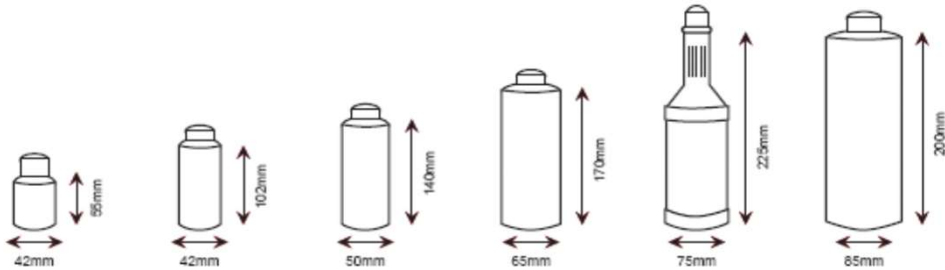

WHOLESALE PRICE LIST: 1 July 2020 (\*\*EX SYDNEY) ALL PRICES ARE GST EXCLUSIVE

Size	Code	Pack Qty	Pallet Qty	Piece Price	Pack Price	Pallet Price
<b>50ml</b>						
NATURAL (Dia 42mm, Ht 55mm)	B50MLNAT	750	4500	0.45	0.30	0.28
<b>125ml</b>						
NATURAL (Dia 42mm, Ht 102mm)	B125MLNAT	384	4608	0.49	0.33	0.31
<b>250ml</b>						
NATURAL (Dia 50mm, Ht 140mm)	B250MLNAT	429	3432	0.56	0.43	0.40
<b>500 ml</b>						
NATURAL (Dia 65mm, Ht 170mm)	B500MLNATN	104	2496	0.68	0.49	0.47
<b>750 ml</b>						
NATURAL (Dia 75mm, Ht 225mm)	B750MLNAT	98	1568	1.18	0.80	0.71
<b>1 Litre</b>						
NATURAL (Dia 85mm, Ht 200mm) <i>White available as a pallet purchase only</i>	B1LNATN	56	1344	0.96	0.64	0.60