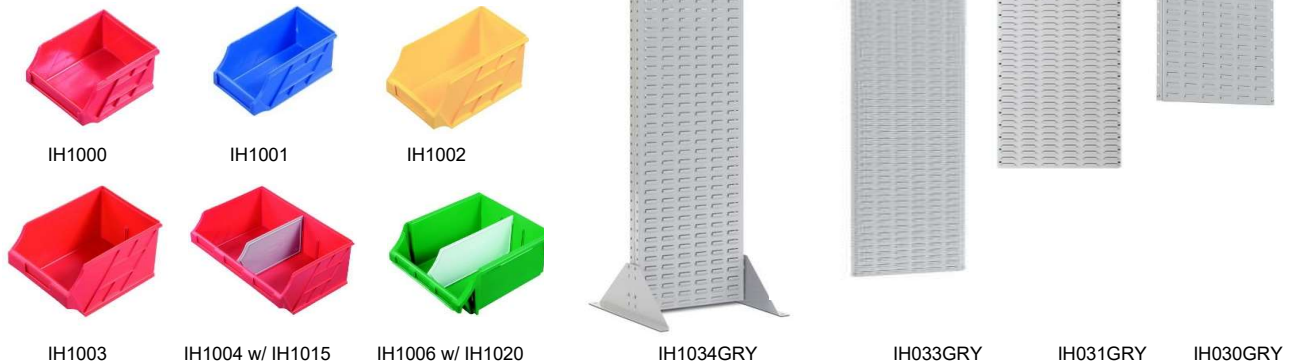

MICRO BINS

Product	Code	Pack Qty	Pallet Qty	Piece Price	Pack Price	Pallet Price
(N5) 100 x 120 x 60 mm <i>available in blue. Red, green & yellow carton qty's. Polypropylene.</i>	IH1000BLU	50	2400	1.35	1.05	0.99
(N10) 100 x 178 x 85 mm <i>available in blue. Red, green & yellow carton qty's. Polypropylene.</i>	IH1001BLU	100	1600	2.23	1.65	1.59
(N20) 135 x 225 x 125 mm <i>available in blue. Red, green & yellow carton qty's. Polypropylene.</i>	IH1002BLU	40	640	3.38	2.50	2.41
(N30) 205 x 280 x 165 mm <i>available in blue. Red, green & yellow carton qty's. Polypropylene.</i>	IH1003BLU	18	288	6.32	4.91	4.51
(N40) 410 x 280 x 165 mm <i>available in blue. Red, green & yellow carton qty's. Polypropylene.</i>	IH1004BLU	6	96	10.17	7.90	7.27
(N60) 440 x 410 x 210 mm <i>available in blue. Red, green & yellow carton qty's. Polypropylene.</i>	IH1006BLU	5	80	18.47	13.66	13.19

MICRO BIN DIVIDERS

Product	Code	Pack Qty	Piece Price	Pack Price
253 x 150 mm <i>available only in grey. To suit IH1003 & IH1004. Polystyrene.</i>	IH1015GRY	50	1.77	1.30
410 x 198 mm <i>available only in grey. To suit IH1006. Polystyrene.</i>	IH1020GRY	50	3.38	2.48

STEEL PANELS

Product	Code	Piece Price
456 x 456 mm <i>available only in grey. Single sided</i>	IH1030GRY	31.32
456 x 912 mm <i>available only in grey. Single sided</i>	IH1031GRY	59.21
456 x 1824 mm <i>available only in grey. Single sided</i>	IH1033GRY	101.54
456 x 1919 mm <i>available only in grey. Double sided</i>	IH1034GRY	363.05

***Dividers not included with microbins