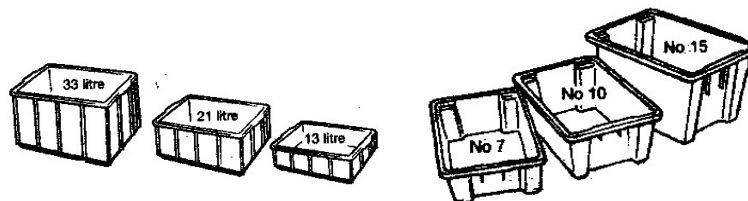

Code	Description	Dimensions L x W x H in mm EXT	Colours available	Materials and Features	Lid	Qty		Price		
						Pack	Pallet	Piece	Pack	Pallet
Stack and Nest Crates										
IH060DBLK	32L No 7 Crate, Solid	645 x 413 x 210	Regrind	PP, SA/NT	IH052	5	70	11.71	8.58	8.12
IH060	32L No 7 Crate, Solid	645 x 413 x 210	Blu/ Red/ Nat Gry/ Grn/ Yel	PP, SA/NT	IH052	5	70	17.49	13.58	12.31
IH051DBLK	52L No10 Crate (Regrind)	645 x 413 x 276	Regrind	PP, SA/NT	IH052BLK	5	70	12.44	9.12	8.51
IH051	52L No 10 Crate	645 x 413 x 276	Blu/ Red/ Nat Gry/ Grn/ Yel	PP, SA/NT	IH052	5	70	19.62	14.38	13.50
IH078DBLK	68.2L No15 Crate (Regrind)	645 x 413 x 397	Regrind	PP, SA/NT	IH052D	5	60	29.00	21.25	19.38
IH078	68.2L No15 Crate	645 x 413 x 397	Blu/ Red/ Nat Gry/ Grn/ Yel	PP, SA/NT	IH052	5	60	32.60	23.89	22.14
IH052DBLK	Pilfer Proof Lid (Regrind) - IH051BLK		Blk Recycled	PP		20	160	7.45	5.79	5.46
IH052NAT	Pilfer Proof Lid - IH051		Natural	PP		20	160	9.29	7.22	6.81
Multi Stackers / Tote Boxes										
IH305	Small Multi Stacker - 13L	432 x 324 x 127	Wh/ Blu	PP, SA	IH308	5	120	7.81	5.72	5.36
IH306	Medium Multi Stacker - 22L	432 x 324 x 203	Wh/ Blu	PP, SA	IH308	5	96	12.34	9.04	8.64
IH307	Large Multi Stacker - 32L	432 x 324 x 305	Wh/ Blu	PP, SA	IH308	5	64	17.30	12.68	11.83
IH308	Multistacker Lid White	400 x 330	Wh	PP		14	224	4.39	3.41	3.22
H2000 Series										
IH2260	26L Ribbed Solid Base/side	578 x 384 x 166	Nat/ Grn/ Red	PP, SA/NT	IH2000/1/10	5	180	21.50	16.69	15.76
IH2267	26L Ribbed Ventilated Base	578 x 384 x 166	Nat/ Grn	PP, SA/NT	IH2000/1/10	5	180	21.50	16.69	15.76
IH2520	52L Ribbed Solid Base	578 x 384 x 318	Nat/ Blu	PP, SA/NT	IH2000/1/10	5	108	25.80	18.91	17.53
IH2527	52L Ventilated Sides/Base/Ends	578 x 384 x 318	Nat/ Blu	PP, SA/NT	IH2000/1/10	5	108	25.80	18.91	17.53
IH2780	78L Ribbed Solid Base	578 x 384 x 470	Nat/ Blu	PP, SA/NT	IH2000/1/10	5	90	44.41	32.55	30.19
IH2000NAT	Drop on Lid to suit H2260/2780	578 x 384	Nat	PP		20	460	14.33	10.50	9.75
IH2001NAT	Hinged Lid to suit H2260/2780	578 x 384	Nat	PP		20	460	14.34	10.51	9.75
IH2010NAT	Security Winged Lid to suit H2260/2780	578 x 230	Nat	PP		30	300	14.33	10.50	9.75
Folding Crates										
VE129	12L Folding Crate	385 x 289 x 129 FH34	Gry	PP, SA		5	372	19.21	14.91	14.08
VA094	17L Folding Crate	578 x 385 x 94 FH34	Gry	PP, SA		5	186	23.03	17.88	16.88
VB172	33L Folding Crate	578 x 385 x 172 FH34	Gry	PP, SA		5	186	26.87	20.86	19.69
VC210	41L Folding Crate	578 x 385 x 210 FH34	Gry	PP, SA		5	186	30.71	23.85	22.51