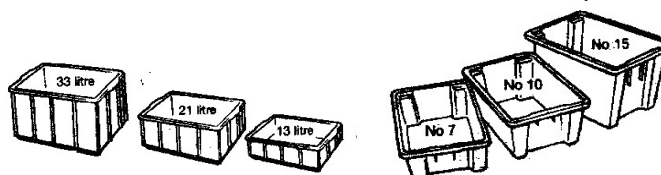

Code	Description	Dimensions L x W x H in mm EXT	Colours available	Materials and Features	Lid	Qty		Price		
						Pack	Pallet	Piece	Pack	Pallet
Stack and Nest Crates		(stock items)								
IH060DBLK	32L No 7 Crate, Solid	645 x 413 x 210	Regrind	PP, SA/NT	IH052	5	70	11.71	8.58	8.12
IH060	32L No 7 Crate, Solid	645 x 413 x 210	Blu/ Red/ Nat Gry/ Grn/ Yel	PP, SA/NT	IH052	5	70	17.49	13.58	12.31
IH051DBLK	52L No10 Crate (Regrind)	645 x 413 x 276	Regrind	PP, SA/NT	IH052BLK	5	70	12.44	9.12	8.51
IH051	52L No 10 Crate	645 x 413 x 276	Blu/ Red/ Nat Gry/ Grn/ Yel	PP, SA/NT	IH052	5	70	19.62	14.38	13.50
IH078DBLK	68.2L No15 Crate (Regrind)	645 x 413 x 397	Regrind	PP, SA/NT	IH052D	5	60	29.00	21.25	19.38
IH078	68.2L No15 Crate	645 x 413 x 397	Blu/ Red/ Nat Gry/ Grn/ Yel	PP, SA/NT	IH052	5	60	32.60	23.89	22.14
IH052DBLK	Pilfer Proof Lid (Regrind) - IH051BLK		Blk Recycled	PP		20	160	7.45	5.79	5.46
IH052NAT	Pilfer Proof Lid - IH051		Natural	PP		20	160	9.29	7.22	6.81
Multi Stackers / Tote Boxes		(stock items)								
IH305	Small Multi Stacker - 13L	432 x 324 x 127	Wh/ Blu	PP, SA	IH308	5	120	7.81	5.72	5.36
IH306	Medium Multi Stacker - 22L	432 x 324 x 203	Wh/ Blu	PP, SA	IH308	5	96	12.34	9.04	8.64
IH307	Large Multi Stacker - 32L	432 x 324 x 305	Wh/ Blu	PP, SA	IH308	5	64	17.30	12.68	11.83
IH308	Multistacker Lid White	400 x 330	Wh	PP		14	224	4.39	3.41	3.22
H2000 Series		(non-stock)								
IH2260	26L Ribbed Solid Base/side	578 x 384 x 166	Nat/ Grn/ Red	PP, SA/NT	IH2000/1/10	5	180	21.50	16.69	15.76
IH2267	26L Ribbed Ventilated Base	578 x 384 x 166	Nat/ Grn	PP, SA/NT	IH2000/1/10	5	180	21.50	16.69	15.76
IH2520	52L Ribbed Solid Base	578 x 384 x 318	Nat/ Blu	PP, SA/NT	IH2000/1/10	5	108	25.80	18.91	17.53
IH2527	52L Ventilated Sides/Base/Ends	578 x 384 x 318	Nat/ Blu	PP, SA/NT	IH2000/1/10	5	108	25.80	18.91	17.53
IH2780	78L Ribbed Solid Base	578 x 384 x 470		PP, SA/NT	IH2000/1/10	5	90	44.41	32.55	30.19
IH2000	Drop on Lid to suit H2260/2780	578 x 384	Nat	PP		20	460	14.33	10.50	9.75
IH2001	Hinged Lid to suit H2260/2780	578 x 384	Nat	PP		20	460	14.34	10.51	9.75
IH2010	Security Winged Lid to suit H2260/2780	578 x 230		PP		30	300	14.33	10.50	9.75
Folding Crates		(limited stock)								
VE129	12L Folding Crate	385 x 289 x 129 FH34	Gry	PP, SA		5	372	19.21	14.91	14.08
VA094	17L Folding Crate	578 x 385 x 94 FH34	Gry	PP, SA		5	186	23.03	17.88	16.88
VB172	33L Folding Crate	578 x 385 x 172 FH34	Gry	PP, SA		5	186	26.87	20.86	19.69
VC210	41L Folding Crate	578 x 385 x 210 FH34	Gry	PP, SA		5	186	30.71	23.85	22.51