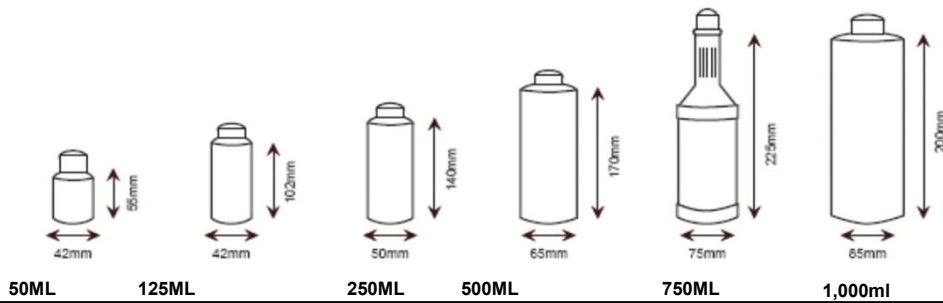

WHOLESALE PRICE LIST: 8 July 2020 (**EX BRISBANE)

ALL PRICES ARE GST EXCLUSIVE

BOTTLES (NO CAP) (stock items)						
Size	Code	Pack Qty	Pallet Qty	Piece Price	Pack Price	Pallet Price
50ml						
NATURAL <i>(Dia 42mm, Ht 55mm)</i>	B50MLNAT	750	4500	0.45	0.31	0.29
125ml						
NATURAL <i>(Dia 42mm, Ht 102mm)</i>	B125MLNAT	384	4608	0.48	0.34	0.32
250ml						
NATURAL <i>(Dia 50mm, Ht 140mm)</i>	B250MLNAT	429	3432	0.54	0.36	0.33
500 ml						
NATURAL <i>(Dia 65mm, Ht 170mm)</i>	B500MLNAT	210	1680	0.65	0.43	0.38
750 ml						
NATURAL <i>(Dia 75mm, Ht 225mm)</i>	B750MLNAT	98	1568	1.14	0.76	0.66
1 Litre						
NATURAL <i>(Dia 85mm, Ht 200mm)</i> <i>White available as a pallet purchase only</i>	B1LNAT	98	1568	1.07	0.71	0.62
1 Litre Milk						
NATURAL <i>(70 mm x 70 mm x 245mm)</i>	BM1LNATQ	120	2160		0.44	0.38
4 Litre Juice						
NATURAL <i>(160mm x 160mm x 260mm)</i>	BJ4LNAT	32	512		0.87	0.76

BOTTLE ACCESSORIES (stock items)					
Product	Code	Pack Qty		Piece Price	Pack Price
CAPS					
28mm Cap - Wadded (Red)	CAP28MMWADR	2400		0.11	0.09
28mm Cap - Wedged (Red)	CAP28MMRED	2400		0.09	0.08
28mm Disktop (White)	CAP28MMDISKTOP	1800		0.36	0.31
28mm Flip Top (White)	CAP28MMFLIP	1800		0.18	0.17
28mm Squirt Top (White)	CAP28MMSQUIRT	1500		0.20	0.19
38mm Milk Bottle Cap (Blue / Green)	CAP38MMMILKBLU	1300		0.11	0.08
38mm Cream Bottle Cap (Blue)	CAP38MMJCBLU	1300		0.15	0.09
LOTION PUMPS / SPRAYS					
28mm Lotion Pump (White) - 4cc	PUMP28MM4	500		1.77	1.55
28mm Trigger Sprayer Blue*	SPRAYER	350		0.97	0.85
<i>*Red, green & yellow available in carton quantities</i>					
28mm Trigger Sprayer Chem Resist	SPRAYERBLK	350		2.00	1.66
28mm Trigger Sprayer Jumbo	SPRAYERJUMBO	200		4.47	3.20
28mm Wet Spray (White)	SPRAYERWET	800		0.47	0.41