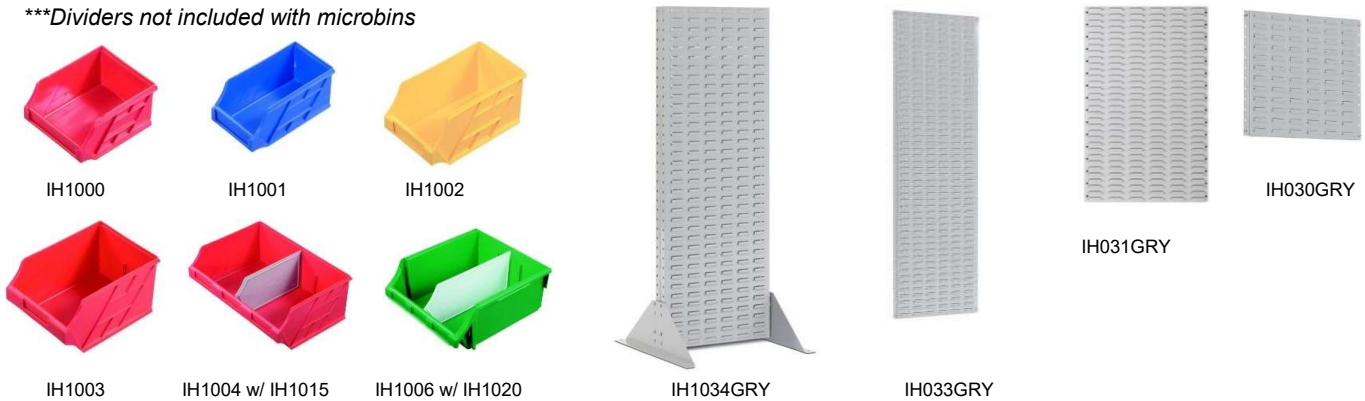

MICRO BIN DIVIDERS

(stock items)

Product	Code	Pack Qty	Piece Price	Pack Price
253 x 150 mm <i>available only in grey. To suit IH1003 & IH1004. Polystyrene.</i>	IH1015GRY	50	1.77	1.30
410 x 198 mm <i>available only in grey. To suit IH1006. Polystyrene.</i>	IH1020GRY	50	3.38	2.48

STEEL PANELS

(non-stock)

Product	Code	Pack Qty	Piece Price	Pack Price
456 x 456 mm <i>available only in grey. Single sided</i>	IH1030GRY	10	31.32	23.49
456 x 912 mm <i>available only in grey. Single sided</i>	IH1031GRY	10	59.21	44.41
456 x 1824 mm <i>available only in grey. Single sided</i>	IH1033GRY	10	101.54	88.76
456 x 1919 mm <i>available only in grey. Double sided</i>	IH1034GRY		363.05	

***Dividers not included with microbins