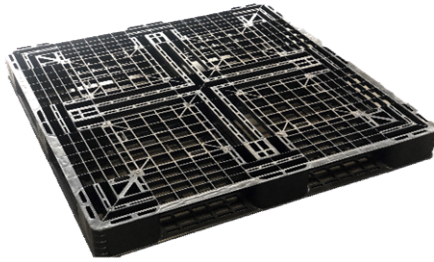

WHOLESALE PRICE LIST: 25 June 2020 (**EX PERTH)

PRICES GST EXCLUSIVE

PALLETS (non-stock)						
Product	Code	Pack Qty		Piece Price	Pack Price	
Eco Pallet (1100 x 1100 x 120 4 way entry)	PALECO	10		41.43	34.12	
Grey Pallet (1165mm x 1165mm x 150 4 way entry)	IH537GRY	5		160.69	132.33	
Nally Enviropal (1165mm x 1165mm x 130 4 way entry)	PALENIRO	5		196.17	161.55	
Nally Export Pallet (1100mm x 1100mm x 130 4 way entry)	PALEXPOR	5		100.01	72.94	

BUNDS (non-stock)						
Product	Code			Piece Price		
Poly 2 Drum Bund	MXP1001			384.89		
Poly 4 Drum Bund	MXP1002			403.00		

MERCHANDISING UNITS (non-stock)						
Product	Code	Pack Qty		Piece Price	Pack Price	
Pallet Version Black	PALLETMU	5		120.91	86.36	
Dolly Version Black	PALLETMUD	5		192.39	158.43	
Dolly Trolley Handle	PALLETMUDHANDL			82.50		

SAFETY STEPS (stock item)						
Product	Code		Pallet Qty	Piece Price		Pallet Price
Safety Step with buffers ORANGE (480mm x 480mm x 360mm)	NS-T-SWB		25	94.71		79.71

FLOOR MATTING (non-stock)						
Product	Code	Pack Qty	Pallet Qty	Piece Price	Pack Price	Pallet Price
Interlockable Floor Mat (508 x 508 x 25) Avail Grey or Green	IG051GRN	10	360	22.91	18.86	18.33