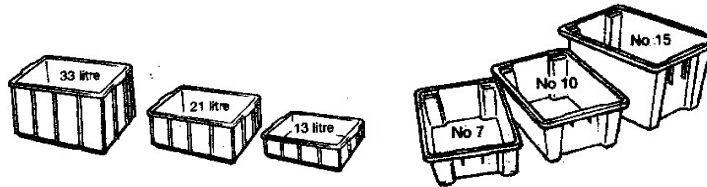

Code	Description	Ext mm L x W x H	Avail Colour	Mat & Feat	Lid	Qty		Price		
						Pack	Pallet	Piece	Pack	Pallet
Stack and Nest Crates		(stock items)								
AP7RBLK IH060	32L No 7 Crate, Solid	645 x 413 x 200	Rec Black	PP, SA/NT	AP71015 LidRec	5	70	14.78	11.48	10.83
AP7NAT IH060	32L No 7 Crate, Solid	645 x 413 x 200	Blu/ Red/ Nat Gry/ Grn/ Yel	PP, SA/NT	AP71015 LidNat	5	70	20.53	15.94	15.05
AP10RBLK IH051	52L No10 Crate Recycled	645 x 413 x 276	Rec Black	PP, SA/NT	AP71015 LidRec	5	120	15.60	12.11	11.43
IH051	52L No 10 Crate	645 x 413 x 276	Blu/ Red/ Nat Gry/ Grn/ Yel	PP, SA/NT	IH052	5	70	21.36	17.59	17.06
AP15RBLK IH078	68.2L No15 Crate Recycled	645 x 413 x 397	Rec Black	PP, SA/NT	AP71015 LidRec	5	60	43.97	20.40	19.26
AP15NAT IH078	68.2L No15 Crate	645 x 413 x 397	Blu/ Red/ Nat Gry/ Grn/ Yel	PP, SA/NT	AP71015 LidNat	5	60	31.20	24.23	22.87
AP71015LidRec IH052	Pilfer Proof Lid Recycled	66 x 43 x 3.2	Black	PP		10	200	9.85	7.65	7.22
AP71015LidNat IH052	Pilfer Proof Lid Natural	66 x 43 x 3.2	Natural FG	PP		10	200	11.50	8.93	8.43
Tote Boxes		(stock items)								
AP13WH IH305	Small Stacking Tote - 13L	442 x 330 x 127	Wh/ Blu	PP, SA	APTote Lid	5	120	9.85	7.65	7.22
APToteLidWh IH308	Stacking Tote Lid White	442 x 330 x 250	Wh	PP		20	720	6.73	5.23	4.93
Nesting Crates		(non-stock)								
AP4NAT IH089	13.5L Nesting Crate	430 x 323 x 127	Nat/ Blu/ Red/ Blk/ Wh/ Ylw/ Grn	PP, NT	AP4Lid	5	240	8.87	6.89	6.50
AP4DNAT	22L Nesting Crate	430 x 323 x 210	Nat/ Blu/ Red/ Blk/ Wh/ Ylw/ Grn	PP, NT	AP4Lid	5	240	10.51	8.16	7.71
AP4LidNAT	Nesting Crate Lid	430 x 323 x 127	Nat/ Blk	PP, SA		20	240	7.39	5.74	5.42

Delivery Perth Nominated metro areas - $30+gst.

Outer metro/ regions - nominate your freight company or ask for a quote. *Prices and delivery areas subject to change.