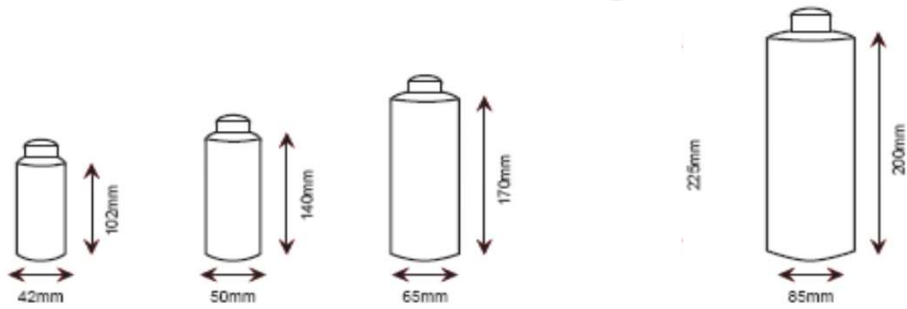

WHOLESALE PRICE LIST: 25 June 2020 (EX PERTH)**

PRICES GST EXCLUSIVE

BOTTLES (NO CAP) (stock items)						
Size	Code	Pack Qty	Pallet Qty	Piece Price	Pack Price	Pallet Price
125ml NATURAL (Dia 42mm, Ht 102mm)	B125MLNATWA	338	3380	0.58	0.54	0.41
250ml NATURAL (Dia 50mm, Ht 140mm)	B250MLNATWA	336	3024	0.66	0.61	0.47
500 ml NATURAL (Dia 65mm, Ht 170mm)	B500MLNATWA	286	3146	0.92	0.85	0.66
750 ml NATURAL (Dia 75mm, Ht 225mm)	B750MLNATWA	201	3015	0.98	0.91	0.70
1 Litre NATURAL (Dia 85mm, Ht 200mm) <i>White available as a pallet purchase only</i>	B1LNATWA	144	3024	0.96	0.89	0.69

BOTTLES

BOTTLE ACCESSORIES (stock items)					
Product	Code	Pack Qty		Piece Price	Pack Price
CAPS					
28mm Cap - Wadded (Red)	CAP28MMWADR	2400		0.13	0.10
28mm Cap - Wedged (Red)	CAP28MMREDWA	3000		0.13	0.11
28mm Squirt Top (White)	CAP28MMSQUIRT	1500		0.22	0.20
LOTION PUMPS / SPRAYS					
28mm Lotion Pump (White) - 4cc	PUMP28MM4	500		1.80	1.58
28mm Trigger Sprayer	SPRAYER	350		1.03	0.91
28mm Trigger Sprayer Jumbo	SPRAYERJUMBO	200		4.52	3.25
28mm Wet Spray (White)	SPRAYERWET	800		0.49	0.43
28mm Trigger Spray Chem Resist	SPRAYERBLK	350		2.00	1.71