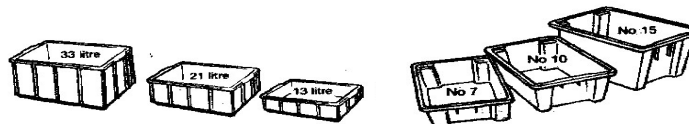

Code	Description	Ext mm W x H	L x	Avail Colour	Mat & Feat	Lid	Qty		Price		
							Pack	Pallet	Piece	Pack	Pallet
Stack and Nest Crates		(stock items)									
IH060DBLK	32L No 7 Crate, Solid	645 x 413 x 210		Regrind	PP, SA/NT	IH052	5	70	14.46	11.91	11.66
IH060	32L No 7 Crate, Solid	645 x 413 x 210		Blu/ Red/ Nat Gry/ Grn/ Yel	PP, SA/NT	IH052	5	70	18.89	15.55	15.23
IH051DBLK	52L No10 Crate (Regrind)	645 x 413 x 276		Regrind	PP, SA/NT	IH052BLK	5	70	15.69	12.92	12.35
IH051	52L No 10 Crate	645 x 413 x 276		Blu/ Red/ Nat Gry/ Grn/ Yel	PP, SA/NT	IH052	5	70	21.36	17.59	17.06
IH078DBLK	68.2L No15 Crate (Regrind)	645 x 413 x 397		Regrind	PP, SA/NT	IH052D	5	60	36.94	30.42	28.19
IH078	68.2L No15 Crate	645 x 413 x 397		Blu/ Red/ Nat Gry/ Grn/ Yel	PP, SA/NT	IH052	5	60	40.92	33.70	32.35
IH052DBLK	Pilfer Proof Lid (Regrind) - IH051BLK			Blk Recycled	PP		20	160	10.22	8.42	8.24
IH052	Pilfer Proof Lid - IH051			Natural	PP		20	160	11.08	9.13	8.94
Multi Stackers / Tote Boxes		(stock items)									
IH305	Small Multi Stacker - 13L	432 x 324 x 127		Wh/ Blu	PP, SA	IH308	5	120	12.01	9.89	9.61
IH306	Medium Multi Stacker - 22L	432 x 324 x 203		Wh/ Blu	PP, SA	IH308	5	96	21.55	17.74	17.38
IH307	Large Multi Stacker - 32L	432 x 324 x 305		Wh/ Blu	PP, SA	IH308	5	64	23.83	19.62	19.22
IH308	Multistacker Lid White	400 x 330		Wh	PP		14	224	7.27	5.99	5.92
H2000 Series		(non-stock)									
IH2260	26L Ribbed Solid Base/side	578 x 384 x 166		Nat/ Grn/ Red	PP, SA/NT	IH2000/1/10	5	180	23.09	19.02	18.63
IH2267	26L Ribbed Ventilated Base	578 x 384 x 166		Nat/ Grn	PP, SA/NT	IH2000/1/10	5	180	23.09	19.02	18.47
IH2520	52L Ribbed Solid Base	578 x 384 x 318		Nat/ Blu	PP, SA/NT	IH2000/1/10	5	108	27.69	22.81	22.15
IH2527	52L Ventilated Sides/Base/Ends	578 x 384 x 318		Nat/ Blu	PP, SA/NT	IH2000/1/10	5	108	27.69	22.81	22.15
IH2780	78L Ribbed Solid Base	578 x 384 x 470		Nat/ Blu	PP, SA/NT	IH2000/1/10	5	90	47.69	39.28	38.47
IH2000	Drop on Lid to suit H2260/2780	578 x 384		Nat	PP		20	460	15.38	12.67	12.41
IH2001	Hinged Lid to suit H2260/2780	578 x 384		Nat	PP		20	460	16.21	11.83	11.55
IH2010	Security Winged Lid to suit H2260/2780	578 x 230		Nat	PP		30	300	16.21	11.83	11.55
Folding Crates		(limited stock)									
VE129	12L Folding Crate	385 x 289 x 129 FH34		Gry	PP, SA		5	372	18.03	14.85	14.42
VB172	33L Folding Crate	578 x 385 x 172 FH34		Gry	PP, SA		5	186	25.85	21.29	20.68
VC210	41L Folding Crate	578 x 385 x 210 FH34		Gry	PP, SA		5	186	29.25	24.08	23.40

Delivery Perth Nominated metro areas - $30+gst.

Outer metro/ regions - nominate your freight company or ask for a quote. *Prices and delivery areas subject to change.