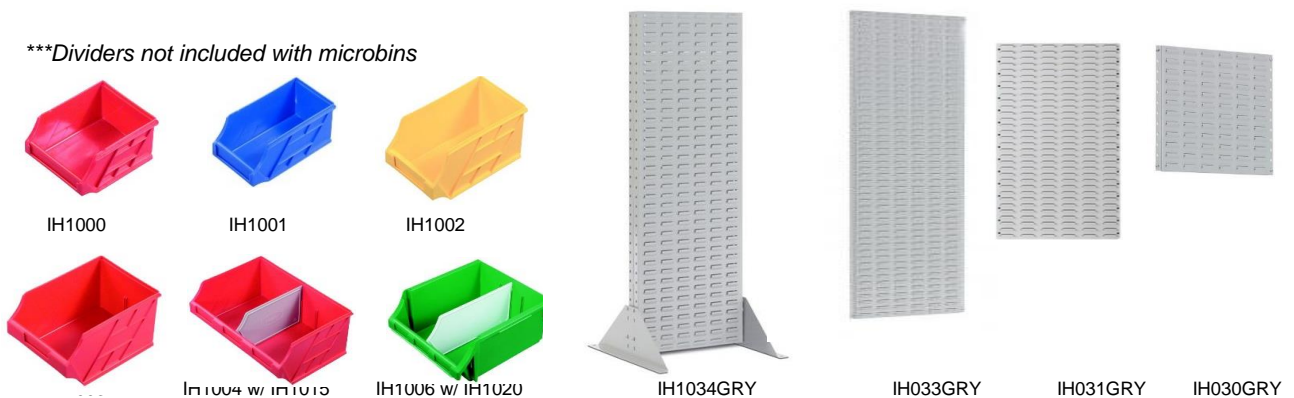

MICRO BINS

Product	Code	Pack Qty	Pallet Qty	Piece Price	Pack Price	Pallet Price
(N5) 100 x 120 x 60 mm <i>available in blue. Red, green & yellow carton qty's. Polypropylene.</i>	IH1000BLU	50	2400	1.72	1.34	1.26
(N10) 100 x 178 x 85 mm <i>available in blue. Red, green & yellow carton qty's. Polypropylene.</i>	IH1001BLU	100	1600	2.85	2.21	2.09
(N20) 135 x 225 x 125 mm <i>available in blue. Red, green & yellow carton qty's. Polypropylene.</i>	IH1002BLU	40	640	4.31	3.35	3.16
(N30) 205 x 280 x 165 mm <i>available in blue. Red, green & yellow carton qty's. Polypropylene.</i>	IH1003BLU	18	288	8.06	6.26	5.91
(N40) 410 x 280 x 165 mm <i>available in blue. Red, green & yellow carton qty's. Polypropylene.</i>	IH1004BLU	6	96	12.98	10.08	9.51
(N60) 440 x 410 x 210 mm <i>available in blue. Red, green & yellow carton qty's. Polypropylene.</i>	IH1006BLU	5	80	23.57	18.30	17.27

MICRO BIN DIVIDERS

Product	Code	Pack Qty	Piece Price	Pack Price
253 x 150 mm <i>available only in grey. To suit IH1003 & IH1004. Polystyrene.</i>	IH1015GRY	50	2.26	1.76
410 x 198 mm <i>available only in grey. To suit IH1006. Polystyrene.</i>	IH1020GRY	50	4.31	3.35

STEEL PANELS

Product	Code	Piece Price
456 x 456 mm <i>available only in grey. Single sided</i>	IH1030GRY	39.04
456 x 912 mm <i>available only in grey. Single sided</i>	IH1031GRY	74.74
456 x 1824 mm <i>available only in grey. Single sided</i>	IH1033GRY	104.28
456 x 1919 mm <i>available only in grey. Double sided</i>	IH1034GRY	363.05

***Dividers not included with microbins