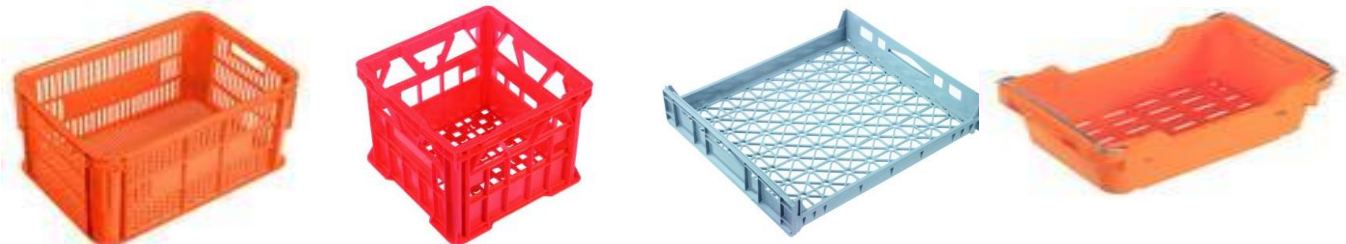

Code	Description	Dimensions L x W x H in mm EXT	Colours available	Materials and Features	Lid	Qty		Price		
						Pac k	Pail et	Piec e	Pac k	Pail et
IH220NAT	42L Large Tote Box (was IH020)	520 x 350 x 280	Nat	PP, SA	IH221	5	72	62.02	48.15	45.45
IH221NAT	Lid to suit IH220 (was IH021)	525 x 350	Nat	PP		25	288	19.49	15.13	14.28
IH300	66L Lug Box	610 x 419 x 312	Blu/ Or	HDPE, SA	IH300LO	5	40	44.93	34.88	22.60
IH300LO	Lug Box Lid Vented Orange	610 x 419 x 50	Or	HDPE		10	160	11.23	9.63	9.63
IH310CLR	10L Solid Crate	385 x 300 x 130	Clear	PP, NT	IH312	5	480	19.26	14.96	14.12
IH312CLR	Lid to suit IH310 & IH315	385 x 300	Clear	PP		30	960	10.97	8.52	8.04
IH315CLR	15L Solid Crate	385 x 300 x 190	Clear	PP, NT	IH312	5	480	27.53	21.37	20.17
IH954	80L Chicken Crate	735 x 535 x 305	Gry/ Or	HDPE, SA		5	27	139.82	108.56	102.48
IH984GRY	44L Ventilated Base	735 x 535 x 150	Gry	HDPE, SA		5	108	88.95	69.06	39.32
Trays										
IH006NAT	Confectionery Tray Mesh Base - 29L	712 x 448 x 95	Nat	PP, SA		5	112	46.66	36.23	25.04
IH007NAT	Confectionery Tray Solid Base - 29L	712 x 448 x 95	Nat	PP, SA		5	112	46.66	36.23	25.04
IH008WH	Commercial Tray Solid Base	455 x 343 x 32	Wh	PS, NT		30	120	25.97	20.16	13.19
IH009WH	Small Tray Solid Base	456 x 318 x 57	Wh	PP, NT		30	120	19.89	15.44	13.19
IH012BLK	Seedling Tray Mesh Base - 11L	357 x 357 x 112	Blk	PP, SA		5	207	22.32	17.33	16.36
MH1620NAT	50L Solid Rectangular Tray	550 x 800 x 120	Nat	HDPE		5		88.49	77.35	
MH1621NAT	95L Solid Rectangular Tray	800 x 1050 x 120	Nat	HDPE		5		109.32	95.56	
MH1659NAT	120L Solid Rectangular Tray	540 x 1160 x 200	Nat	HDPE		5		132.58	115.89	
Produce Crates										
IH506	22L Crate Open Crate	525 x 336	Or/ Grn	PP, SA/NT				POA		
IH512	36L Crate Open Crate	525 x 336	Or/ Grn	PP, SA/NT				POA		
IH518ORG	84L Crate Open Crate	740 x 422	Or	PP, SA/NT				POA		
IH001GRY	15.5L Ventilated Prawn Crate	600 x 352 x 96	Gry	HDPE, NT	IH1002	5	240	25.19	19.56	15.46
IH002GRY	Lid to suit IH001 Prawn Crate	610 x 360	Gry	HDPE		25	240	18.90	14.67	12.86
IH031	35L Fish Bin	711 x 348 x 218	Nat/Red	HDPE		5	100	32.95	24.88	23.49
MILKBLK	Milk Crate	360 x 360 x 324	Blk	PP, SA		20	63	15.41	11.96	11.29
BC	Bread Crate	694 x 604 x 152	Gry	PP, SA/NT		30	360	17.38	13.49	11.99