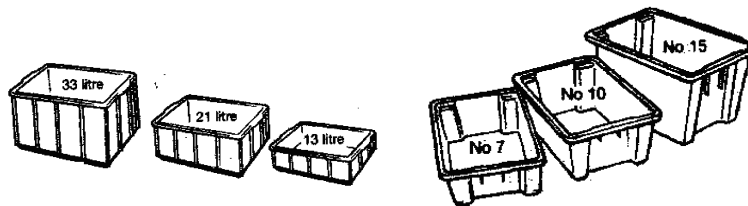

Code	Description	Dimensions L x W x H in mm EXT	Colours available	Materials and Features	Lid	Qty		Price		
						Pa ck	Pa let	Pe ce	Pa ck	Pa let
Stack and Nest Crates										
IH060DBLK	32L No 7 Crate, Solid	645 x 413 x 210	Regrind	PP, SA/NT	IH052	5	70	14.43	10.58	10.01
IH060	32L No 7 Crate, Solid	645 x 413 x 210	Blu/ Red/ Nat Gry/ Grn/ Yel	PP, SA/NT	IH052	5	70	22.32	16.36	15.17
IH051DBLK	52L No10 Crate (Regrind)	645 x 413 x 276	Regrind	PP, SA/NT	IH052BLK	5	70	15.32	11.23	10.48
IH051	52L No 10 Crate	645 x 413 x 276	Blu/ Red/ Nat Gry/ Grn/ Yel	PP, SA/NT	IH052	5	70	25.03	18.35	17.22
IH078DBLK	68.2L No15 Crate (Regrind)	645 x 413 x 397	Regrind	PP, SA/NT	IH052D	5	60	35.73	26.19	23.88
IH078	68.2L No15 Crate	645 x 413 x 397	Blu/ Red/ Nat Gry/ Grn/ Yel	PP, SA/NT	IH052	5	60	41.59	30.48	28.25
IH052DBLK	Pilfer Proof Lid (Regrind) - IH051BLK		Blk Recycled	PP		20	160	9.18	7.13	6.73
IH052NAT	Pilfer Proof Lid - IH051		Natural	PP		20	160	11.86	9.21	8.69
Multi Stackers / Tote Boxes										
IH305	Small Multi Stacker - 13L	432 x 324 x 127	Wh/ Blu	PP, SA	IH308	5	120	9.96	7.73	6.84
IH306	Medium Multi Stacker - 22L	432 x 324 x 203	Wh/ Blu	PP, SA	IH308	5	96	15.74	12.22	11.03
IH307	Large Multi Stacker - 32L	432 x 324 x 305	Wh/ Blu	PP, SA	IH308	5	64	22.08	17.14	15.09
IH308	Multistacker Lid White	400 x 330	Wh	PP		14	224	5.61	4.35	4.11
H2000 Series										
IH2260	26L Ribbed Solid Base/side	578 x 384 x 166	Nat/ Grn/ Red	PP, SA/NT	IH2000/1/10	5	180	27.44	21.30	20.11
IH2267	26L Ribbed Ventilated Base	578 x 384 x 166	Nat/ Grn	PP, SA/NT	IH2000/1/10	5	180	27.44	21.30	20.11
IH2520	52L Ribbed Solid Base	578 x 384 x 318	Nat/ Blu	PP, SA/NT	IH2000/1/10	5	108	32.92	25.56	22.37
IH2527	52L Ventilated Sides/Base/Ends	578 x 384 x 318	Nat/ Blu	PP, SA/NT	IH2000/1/10	5	108	32.92	25.56	22.37
IH2780	78L Ribbed Solid Base	578 x 384 x 470	Nat/ Blu	PP, SA/NT	IH2000/1/10	5	90	56.67	44.00	38.52
IH2000NAT	Drop on Lid to suit H2260/2780	578 x 384	Nat	PP		20	460	18.29	14.20	12.44
IH2001NAT	Hinged Lid to suit H2260/2780	578 x 384	Nat	PP		20	460	18.29	14.20	12.44
IH2010NAT	Security Winged Lid to suit H2260/2780	578 x 230	Nat	PP		30	300	18.28	14.20	12.44
Folding Crates										
VE129	12L Folding Crate	385 x 289 x 129 FH34	Gry	PP, SA		5	372	22.71	17.64	16.65
VA094	17L Folding Crate	578 x 385 x 94 FH34	Gry	PP, SA		5	186	27.23	21.15	19.96
VB172	33L Folding Crate	578 x 385 x 172 FH34	Gry	PP, SA		5	186	31.78	24.67	23.29
VC210	41L Folding Crate	578 x 385 x 210 FH34	Gry	PP, SA		5	186	36.32	28.20	26.62