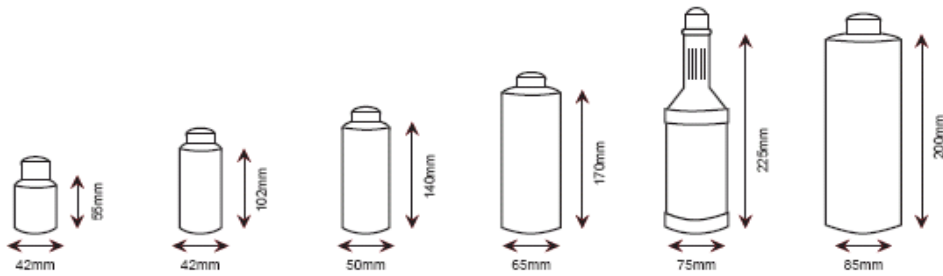

WHOLESALE PRICE LIST: 26 July 2024 (**EX SYDNEY) ALL PRICES ARE GST EXCLUSIVE

Size	Code	Pack Qty	Pallet Qty	Piece Price	Pack Price	Pallet Price
50ml						
NATURAL (Dia 42mm, Ht 55mm)	B50MLNAT	750	4500	0.56	0.40	0.35
125ml						
NATURAL (Dia 42mm, Ht 102mm)	B125MLNAT	384	4608	0.66	0.47	0.41
250ml						
NATURAL (Dia 50mm, Ht 140mm)	B250MLNAT	429	3432	0.79	0.56	0.49
500 ml						
NATURAL (Dia 65mm, Ht 170mm)	B500MLNATN	104	2496	0.94	0.67	0.59
750 ml						
NATURAL (Dia 75mm, Ht 225mm)	B750MLNAT	98	1568	1.46	0.99	0.87
1 Litre						
NATURAL (Dia 85mm, Ht 200mm) <i>White available as a pallet purchase only</i>	B1LNATN	56	1344	1.22	0.87	0.76