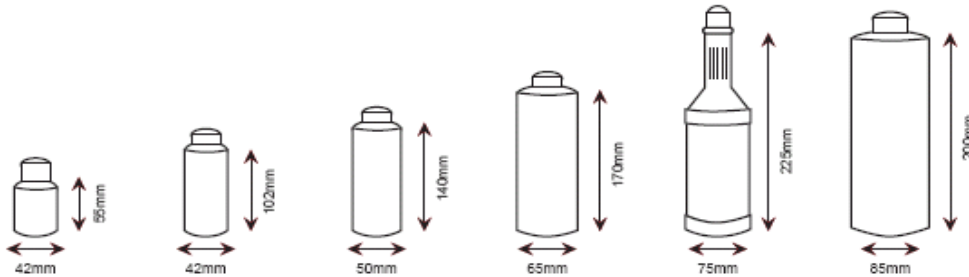

WHOLESALE PRICE LIST: 25 July 2024 (**EX MELBOURNE) ALL PRICES GST EXCLUSIVE

BOTTLES (NO CAP)		(stock items)				
Size	Code	Pack Qty	Pallet Qty	Piece Price	Pack Price	Pallet Price
50ml NATURAL <i>(Dia 42mm, Ht 55mm)</i>	B50MLNAT	750	4500	0.51	0.36	0.32
125ml NATURAL <i>(Dia 42mm, Ht 102mm)</i>	B125MLNATV	384	4608	0.64	0.46	0.40
250ml NATURAL <i>(Dia 50mm, Ht 140mm)</i>	B250MLNATV	240	1920	0.76	0.54	0.48
500 ml NATURAL <i>(Dia 65mm, Ht 160mm)</i>	B500MLNATV	104	2496	0.88	0.63	0.55
750 ml NATURAL <i>(Dia 75mm, Ht 225mm)</i>	B750MLNAT	98	1568	1.51	1.03	0.92
1 Litre NATURAL <i>(Dia 85mm, Ht 200mm)</i> <i>White available as a pallet purchase only</i>	B1LNATV	56	1344	1.18	0.79	0.69

BOTTLE ACCESSORIES (stock items)

Product	Code	Pack Qty	Piece Price	Pack Price
CAPS				
28mm Cap - Wadded (Red)	CAP28MMWADR	2400	0.17	0.14
28mm Cap - Wedged (Red)	CAP28MMRED	2400	0.15	0.13
28mm Disktop (White)	CAP28MMDISKTOP	1500	0.39	0.34
28mm Flip Top (White)	CAP28MMFLIP	1700	0.27	0.24
28mm Squirt Top (White)	CAP28MMSQUIRT	1500	0.20	0.19
LOTION PUMPS / SPRAYS				
28mm Lotion Pump (White) - 4cc	PUMP28MM4	500	1.87	1.63
28mm Trigger Sprayer	SPRAYER	350	1.19	1.04
<i>*Red, green & yellow available in carton quantities</i>				
28mm Trigger Sprayer Chem Resist	SPRAYERBLK	350	2.31	1.66
28mm Trigger Sprayer Jumbo	SPRAYERJUMBO	200	4.47	3.20
28mm Wet Spray (White)	SPRAYERWET	800	0.66	0.57