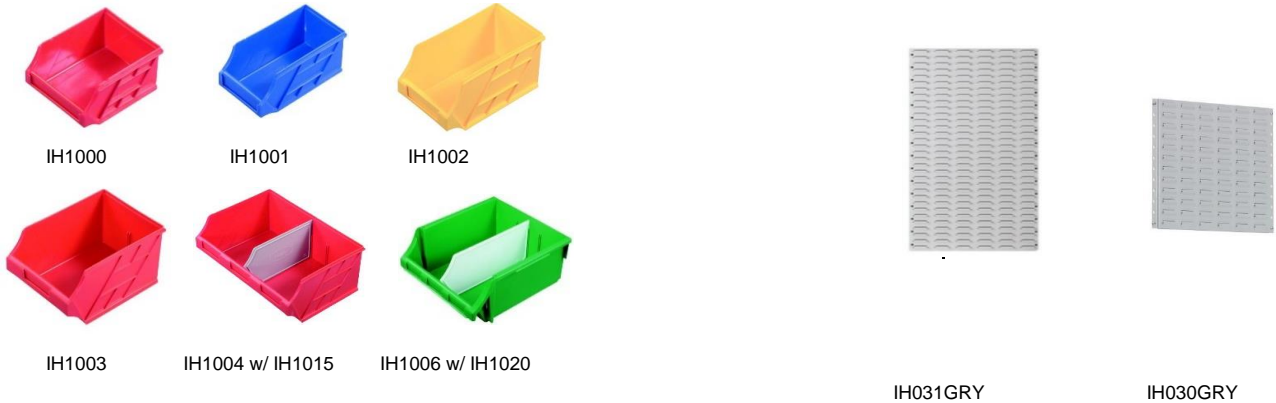

MICRO BINS (blue stock)						
Product	Code	Pack Qty	Pallet Qty	Piece Price	Pack Price	Pallet Price
(N5) 100 x 120 x 60 mm <i>Available in blue. Red, green & yellow carton qtys only. Polypropylene.</i>	IH1000BLU	50	2400	1.72	1.34	1.26
(N10) 100 x 178 x 85 mm <i>Available in blue. Red, green & yellow carton qtys only. Polypropylene.</i>	IH1001BLU	100	1600	2.85	2.21	2.09
(N20) 135 x 225 x 125 mm <i>Available in blue. Red, green & yellow carton qtys only. Polypropylene.</i>	IH1002BLU	40	640	4.31	3.35	3.16
(N30) 205 x 280 x 165 mm <i>Available in blue. Red, green & yellow carton qtys only. Polypropylene.</i>	IH1003BLU	18	288	8.06	6.26	5.91
(N40) 410 x 280 x 165 mm <i>Available in blue. Red, green & yellow carton qtys only. Polypropylene.</i>	IH1004BLU	6	96	12.98	10.08	9.51
(N60) 440 x 410 x 210 mm <i>Available in blue. Red, green & yellow carton qtys only. Polypropylene.</i>	IH1006BLU	5	80	23.57	18.30	17.27

MICRO BIN DIVIDERS (stock items)						
Product	Code	Pack Qty		Piece Price	Pack Price	
253 x 150 mm <i>available only in grey. To suit IH1003 & IH1004. Polystyrene.</i>	IH1015GRY	50		2.26	1.76	
410 x 198 mm <i>available only in grey. To suit IH1006. Polystyrene.</i>	IH1020GRY	50		4.31	3.35	

STEEL PANELS (non-stock)						
Product	Code			Piece Price		
456 x 456 mm <i>available only in grey. Single sided</i>	IH1030GRY			39.04		
456 x 912 mm <i>available only in grey. Single sided</i>	IH1031GRY			74.74		

***Dividers not included with microbins