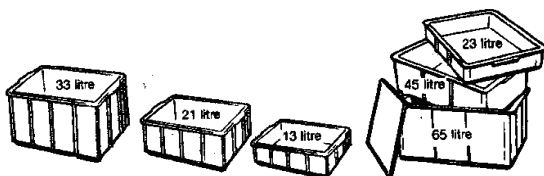

Code	Description	Dimensions L x W x H in mm EXT	Colours available	Materials and Features	Lid	Qty		Price		
						Pack	Pallet	Piece	Pack	Pallet
Stack and Nest Crates		(stock items)								
IH060DBLK	32L No 7 Crate, Solid	645 x 413 x 210	Regrind	PP, SA/NT	IH052	5	70	14.43	10.58	10.01
IH060	32L No 7 Crate, Solid	645 x 413 x 210	Blu/ Red/ Nat Gry/ Grn/ Yel	PP, SA/NT	IH052	5	70	22.32	16.36	15.71
IH051DBLK	52L No10 Crate (Regrind)	645 x 413 x 276	Regrind	PP, SA/NT	IH052BLK	5	70	15.32	11.23	10.48
IH051	52L No 10 Crate	645 x 413 x 276	Blu/ Red/ Nat Gry/ Grn/ Yel	PP, SA/NT	IH052	5	70	25.03	18.35	17.22
IH078DBLK	68.2L No15 Crate (Regrind)	645 x 413 x 397	Regrind	PP, SA/NT	IH052D	5	60	35.73	26.19	23.88
IH078	68.2L No15 Crate	645 x 413 x 397	Blu/ Red/ Nat Gry/ Grn/ Yel	PP, SA/NT	IH052	5	60	41.59	30.48	28.25
IH052DBLK	Pilfer Proof Lid (Regrind) - IH051BLK		Blk Recycled	PP		20	160	9.18	7.13	6.73
IH052NAT	Pilfer Proof Lid - IH051		Natural	PP		20	160	11.86	9.21	8.69
Multi Stackers / Tote Boxes		(stock items)								
IH305	Small Multi Stacker - 13L	432 x 324 x 127	Wh/ Blu	PP, SA	IH308	5	120	9.96	7.73	6.84
IH306	Medium Multi Stacker - 22L	432 x 324 x 203	Wh/ Blu	PP, SA	IH308	5	96	15.74	12.22	11.03
IH307	Large Multi Stacker - 32L	432 x 324 x 305	Wh/ Blu	PP, SA	IH308	5	64	22.08	17.14	15.09
IH308	Multistacker Lid White	400 x 330	Wh	PP		14	224	5.61	4.35	4.11
H2000 Series		(non-stock)								
IH2260	26L Ribbed Solid Base/side	578 x 384 x 166	Nat/ Grn/ Red	PP, SA/NT	IH2000/1/10	5	180	27.44	21.30	20.11
IH2267	26L Ribbed Ventilated Base	578 x 384 x 166	Nat/ Grn	PP, SA/NT	IH2000/1/10	5	180	27.44	21.30	20.11
IH2520	52L Ribbed Solid Base	578 x 384 x 318	Nat/ Blu	PP, SA/NT	IH2000/1/10	5	108	32.92	25.56	22.37
IH2527	52L Ventilated Sides/Base/Ends	578 x 384 x 318	Nat/ Blu	PP, SA/NT	IH2000/1/10	5	108	32.92	25.56	22.37
IH2780	78L Ribbed Solid Base	578 x 384 x 470	Nat/ Blu	PP, SA/NT	IH2000/1/10	5	90	56.67	44.00	38.52
IH2000	Drop on Lid to suit H2260/2780	578 x 384	Nat	PP		20	460	18.29	14.20	12.44
IH2001	Hinged Lid to suit H2260/2780	578 x 384	Nat	PP		20	460	18.29	14.20	12.44
IH2010	Security Winged Lid to suit H2260/2780	578 x 230	Nat	PP		30	300	18.28	14.20	12.44
Folding Crates		(limited stock)								
VE129	12L Folding Crate	385 x 289 x 129 FH34	Gry	PP, SA		5	372	22.71	17.64	16.65
VA094	17L Folding Crate	578 x 385 x 94 FH34	Gry	PP, SA		5	186	27.23	21.15	19.96
VB172	33L Folding Crate	578 x 385 x 172 FH34	Gry	PP, SA		5	186	31.78	24.67	23.29
VC210	41L Folding Crate	578 x 385 x 210 FH34	Gry	PP, SA		5	186	36.32	28.20	26.62