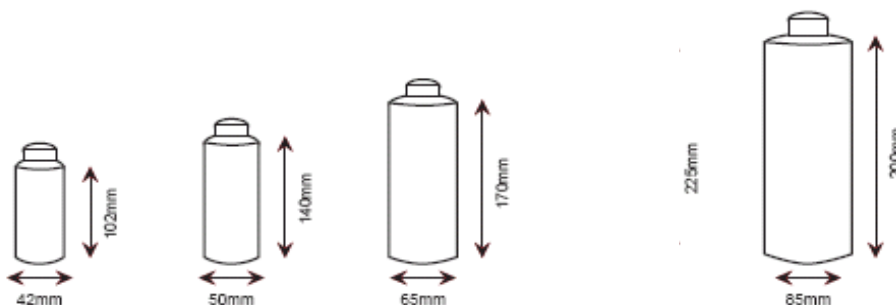

WHOLESALE PRICE LIST: 04 July 2024 (EX PERTH)**

PRICES GST EXCLUSIVE

BOTTLES (NO CAP) (stock items)						
Size	Code	Pack Qty	Pallet Qty	Piece Price	Pack Price	Pallet Price
125ml NATURAL (Dia 42mm, Ht 102mm)	B125MLNATWA	336	3360	0.97	0.64	0.56
250ml NATURAL (Dia 50mm, Ht 140mm)	B250MLNATWA	336	3024	1.09	0.72	0.63
500 ml NATURAL (Dia 65mm, Ht 170mm)	B500MLNATWA	286	3146	1.35	0.89	0.78
750 ml NATURAL (Dia 75mm, Ht 225mm)	B750MLNATWA	201	3015	1.60	1.07	0.94
1 Litre NATURAL (Dia 85mm, Ht 200mm) <i>White available as a pallet purchase only</i>	B1LNATWA	144	3024	1.46	0.97	0.85

BOTTLES

BOTTLE ACCESSORIES (stock items)					
Product	Code	Pack Qty		Piece Price	Pack Price
CAPS					
28mm Cap - Wadded (Red)	CAP28MMWADR	2400		0.22	0.19
28mm Cap - Wedged (Red)	CAP28MMREDWA	3000		0.30	0.19
28mm Squirt Top (White)	CAP28MMSQUIRT	1500		0.22	0.20
LOTION PUMPS / SPRAYS					
28mm Lotion Pump (White) - 4cc	PUMP28MM4	500		1.87	1.63
28mm Trigger Sprayer	SPRAYER	350		1.19	1.04
28mm Trigger Sprayer Jumbo	SPRAYERJUMBO	200		4.52	3.25
28mm Wet Spray (White)	SPRAYERWET	800		0.74	0.62
28mm Trigger Spray Chem Resist	SPRAYERBLK	350		2.31	1.66