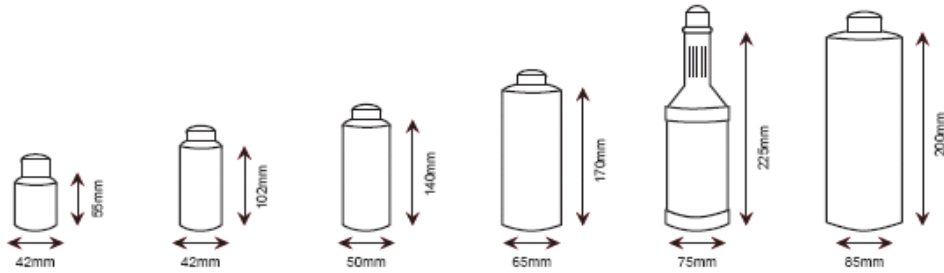

**WHOLESALE PRICE LIST: 16 August 2024 (\*\*EX SYDNEY) ALL PRICES ARE GST EXCLUSIVE**

<b>BOTTLES (NO CAP)</b>						
Size	Code	Pack Qty	Pallet Qty	Piece Price	Pack Price	Pallet Price
<b>50ml</b> NATURAL <i>(Dia 42mm, Ht 55mm)</i>	B50MLNAT	750	4500	0.56	0.40	0.35
<b>125ml</b> NATURAL <i>(Dia 42mm, Ht 102mm)</i>	B125MLNAT	384	4608	0.66	0.47	0.41
<b>250ml</b> NATURAL <i>(Dia 50mm, Ht 140mm)</i>	B250MLNAT	429	3432	0.79	0.56	0.49
<b>500 ml</b> NATURAL <i>(Dia 65mm, Ht 170mm)</i>	B500MLNATN	104	2496	0.94	0.67	0.59
<b>750 ml</b> NATURAL <i>(Dia 75mm, Ht 225mm)</i>	B750MLNAT	98	1568	1.46	0.99	0.87
<b>1 Litre</b> NATURAL <i>(Dia 85mm, Ht 200mm)</i> <i>White available as a pallet purchase only</i>	B1LNATN	56	1344	1.22	0.87	0.76

<b>BOTTLE ACCESSORIES</b>					
Product	Code	Pack Qty		Piece Price	Pack Price
<b>CAPS</b>					
28mm Cap - Wadded (Red)	CAP28MMWADR	2400		0.17	0.14
28mm Cap - Wedged (Red)	CAP28MMRED	2400		0.15	0.13
28mm Disktop (White)	CAP28MMDISKTOP	1500		0.24	0.15
28mm Flip Top (White)	CAP28MMFLIP	1700		0.23	0.22
28mm Squirt Top (White)	CAP28MMSQUIRT	1500		0.20	0.19
<b>LOTION PUMPS / SPRAYS</b>					
28mm Lotion Pump (White) - 4cc	PUMP28MM4	500		1.87	1.63
28mm Trigger Sprayer Blue*	SPRAYER	350		1.19	1.04
<i>*Red, green &amp; yellow available in carton quantities</i>					
28mm Trigger Sprayer Chem Resist	SPRAYERBLK	350		2.31	1.66
28mm Trigger Sprayer Jumbo	SPRAYERJUMBO	200		4.47	3.20
28mm Wet Spray (White)	SPRAYERWET	800		0.72	0.62