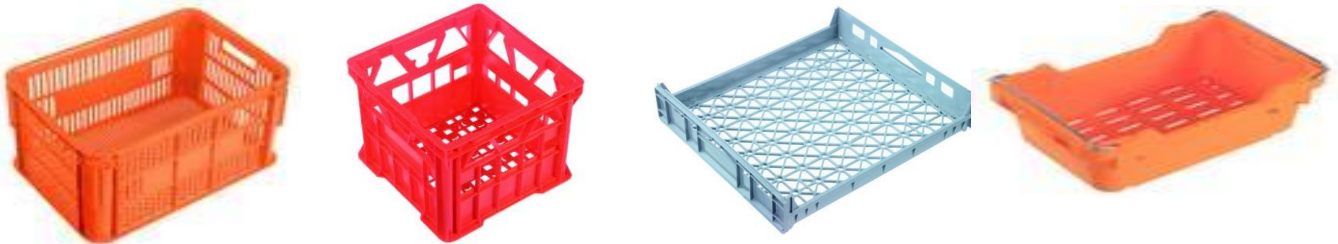

Code	Description	Dimensions L x W x H in mm EXT	Colours available	Materials and Features	Lid	Qty		Price		
						Pk	Pt	Pcs	Pk	Pt
IH220NAT	42L Large Tote Box (was IH020)	520 x 350 x 280	Nat	PP, SA	IH221	5	72	62.02	48.15	45.45
IH221NAT	Lid to suit IH220 (was IH021)	525 x 350	Nat	PP		25	288	19.49	15.13	14.28
IH300	66L Lug Box	610 x 419 x 312	Blu/ Or	HDPE, SA	IH300LO	5	40	44.93	34.88	22.60
IH300LO	Lug Box Lid Vented Orange	610 x 419 x 50	Or	HDPE		10	160	11.23	9.63	9.63
IH310CLR	10L Solid Crate	385 x 300 x 130	Clear	PP, NT	IH312	5	480	19.26	14.96	14.12
IH312CLR	Lid to suit IH310 & IH315	385 x 300	Clear	PP		30	960	10.97	8.52	8.04
IH315CLR	15L Solid Crate	385 x 300 x 190	Clear	PP, NT	IH312	5	480	27.53	21.37	20.17
IH954	80L Chicken Crate	735 x 535 x 305	Gry/ Or	HDPE, SA		5	27	139.82	108.56	102.48
IH984GRY	44L Ventilated Base	735 x 535 x 150	Gry	HDPE, SA		5	108	88.95	69.06	39.32
Trays										
IH006NAT	Confectionery Tray Mesh Base - 29L	712 x 448 x 95	Nat	PP, SA		5	112	46.66	36.23	25.04
IH007NAT	Confectionery Tray Solid Base - 29L	712 x 448 x 95	Nat	PP, SA		5	112	46.66	36.23	25.04
IH008WH	Commercial Tray Solid Base	455 x 343 x 32	Wh	PS, NT		30	120	25.97	20.16	13.19
IH009WH	Small Tray Solid Base	456 x 318 x 57	Wh	PP, NT		30	120	19.89	15.44	13.19
IH012BLK	Seedling Tray Mesh Base - 11L	357 x 357 x 112	Blk	PP, SA		5	207	22.32	17.33	16.36
MH1620NAT	50L Solid Rectangular Tray	550 x 800 x 120	Nat	HDPE		5		88.49	77.35	
MH1621NAT	95L Solid Rectangular Tray	800 x 1050 x 120	Nat	HDPE		5		109.32	95.56	
MH1659NAT	120L Solid Rectangular Tray	540 x 1160 x 200	Nat	HDPE		5		132.58	115.89	
Produce Crates										
IH506	22L Crate Open Crate	525 x 336	Or/ Grn	PP, SA/NT				POA		
IH512	36L Crate Open Crate	525 x 336	Or/ Grn	PP, SA/NT				POA		
IH518ORG	84L Crate Open Crate	740 x 422	Or	PP, SA/NT				POA		
IH001GRY	15.5L Ventilated Prawn Crate	600 x 352 x 96	Gry	HDPE, NT	IH1002	5	240	25.19	19.56	15.46
IH002GRY	Lid to suit IH001 Prawn Crate	610 x 360	Gry	HDPE		25	240	18.90	14.67	12.86
IH031	35L Fish Bin	711 x 348 x 218	Nat/Red	HDPE		5	100	32.05	24.88	23.49
MILKBLK	Milk Crate	360 x 360 x 324	Blk	PP, SA		20	63	15.41	11.96	11.29
BC	Bread Crate	694 x 604 x 152	Gry	PP, SA/NT		30	360	17.38	13.49	11.99