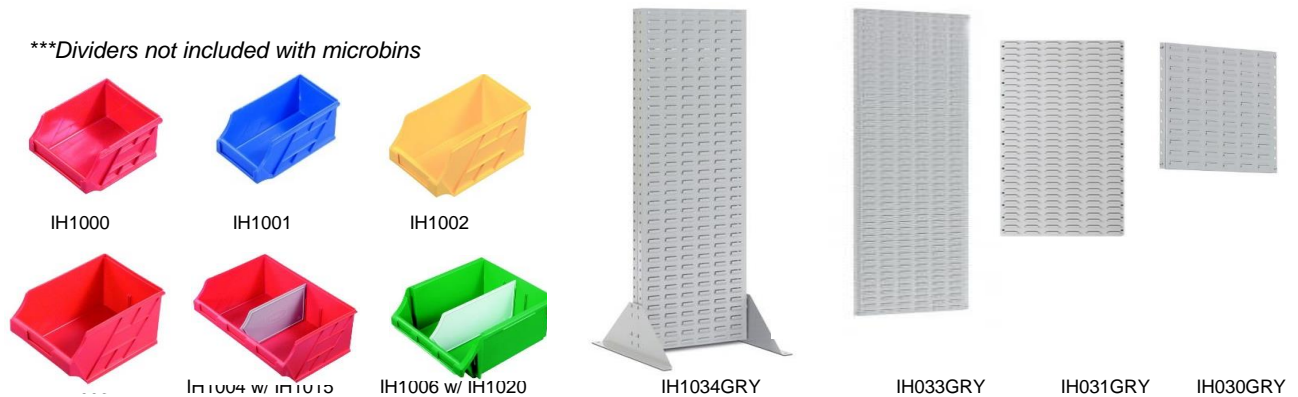

MICRO BINS

Product	Code	Pack Qty	Pallet Qty	Piece Price	Pack Price	Pallet Price
(N5) 100 x 120 x 60 mm <i>available in blue. Red, green & yellow carton qty's. Polypropylene.</i>	IH1000BLU	50	2400	1.72	1.34	1.26
(N10) 100 x 178 x 85 mm <i>available in blue. Red, green & yellow carton qty's. Polypropylene.</i>	IH1001BLU	100	1600	2.85	2.21	2.09
(N20) 135 x 225 x 125 mm <i>available in blue. Red, green & yellow carton qty's. Polypropylene.</i>	IH1002BLU	40	640	4.31	3.35	3.16
(N30) 205 x 280 x 165 mm <i>available in blue. Red, green & yellow carton qty's. Polypropylene.</i>	IH1003BLU	18	288	8.06	6.26	5.91
(N40) 410 x 280 x 165 mm <i>available in blue. Red, green & yellow carton qty's. Polypropylene.</i>	IH1004BLU	6	96	12.98	10.08	9.51
(N60) 440 x 410 x 210 mm <i>available in blue. Red, green & yellow carton qty's. Polypropylene.</i>	IH1006BLU	5	80	23.57	18.30	17.27

MICRO BIN DIVIDERS

Product	Code	Pack Qty	Piece	Pack
253 x 150 mm <i>available only in grey. To suit IH1003 & IH1004. Polystyrene.</i>	IH1015GRY	50	2.26	1.76
410 x 198 mm <i>available only in grey. To suit IH1006. Polystyrene.</i>	IH1020GRY	50	4.31	3.35

STEEL PANELS

Product	Code	Piece Price
456 x 456 mm <i>available only in grey. Single sided</i>	IH1030GRY	39.04
456 x 912 mm <i>available only in grey. Single sided</i>	IH1031GRY	74.74
456 x 1824 mm <i>available only in grey. Single sided</i>	IH1033GRY	104.28
456 x 1919 mm <i>available only in grey. Double sided</i>	IH1034GRY	363.05

***Dividers not included with microbins