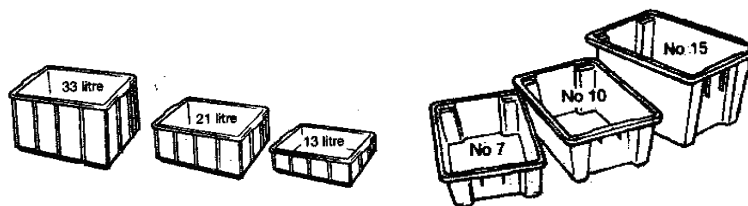

Code	Description	Dimensions L x W x H in mm EXT	Colours available	Materials and Features	Lid	Qty		Price		
						Pack	Pallet	Piece	Pack	Pallet
Stack and Nest Crates										
IH060DBLK	32L No 7 Crate, Solid	645 x 413 x 210	Regrind	PP, SA/NT	IH052	5	70	14.43	10.58	10.01
IH060	32L No 7 Crate, Solid	645 x 413 x 210	Blu/ Red/ Nat Gry/ Grn/ Yel	PP, SA/NT	IH052	5	70	22.32	16.36	15.17
IH051DBLK	52L No10 Crate (Regrind)	645 x 413 x 276	Regrind	PP, SA/NT	IH052BLK	5	70	15.32	11.23	10.48
IH051	52L No 10 Crate	645 x 413 x 276	Blu/ Red/ Nat Gry/ Grn/ Yel	PP, SA/NT	IH052	5	70	25.03	18.35	17.22
IH078DBLK	68.2L No15 Crate (Regrind)	645 x 413 x 397	Regrind	PP, SA/NT	IH052D	5	60	35.73	26.19	23.88
IH078	68.2L No15 Crate	645 x 413 x 397	Blu/ Red/ Nat Gry/ Grn/ Yel	PP, SA/NT	IH052	5	60	41.59	30.48	28.25
IH052DBLK	Pilfer Proof Lid (Regrind) - IH051BLK		Blk Recycled	PP		20	160	9.18	7.13	6.73
IH052NAT	Pilfer Proof Lid - IH051		Natural	PP		20	160	11.86	9.21	8.69
Multi Stackers / Tote Boxes										
IH305	Small Multi Stacker - 13L	432 x 324 x 127	Wh/ Blu	PP, SA	IH308	5	120	9.96	7.73	6.84
IH306	Medium Multi Stacker - 22L	432 x 324 x 203	Wh/ Blu	PP, SA	IH308	5	96	15.74	12.22	11.03
IH307	Large Multi Stacker - 32L	432 x 324 x 305	Wh/ Blu	PP, SA	IH308	5	64	22.08	17.14	15.09
IH308	Multistacker Lid White	400 x 330	Wh	PP		14	224	5.61	4.35	4.11
H2000 Series										
IH2260	26L Ribbed Solid Base/side	578 x 384 x 166	Nat/ Grn/ Red	PP, SA/NT	IH2000/1/10	5	180	27.44	21.30	20.11
IH2267	26L Ribbed Ventilated Base	578 x 384 x 166	Nat/ Grn	PP, SA/NT	IH2000/1/10	5	180	27.44	21.30	20.11
IH2520	52L Ribbed Solid Base	578 x 384 x 318	Nat/ Blu	PP, SA/NT	IH2000/1/10	5	108	32.92	25.56	22.37
IH2527	52L Ventilated Sides/Base/Ends	578 x 384 x 318	Nat/ Blu	PP, SA/NT	IH2000/1/10	5	108	32.92	25.56	22.37
IH2780	78L Ribbed Solid Base	578 x 384 x 470	Nat/ Blu	PP, SA/NT	IH2000/1/10	5	90	56.67	44.00	38.52
IH2000NAT	Drop on Lid to suit H2260/2780	578 x 384	Nat	PP		20	460	18.29	14.20	12.44
IH2001NAT	Hinged Lid to suit H2260/2780	578 x 384	Nat	PP		20	460	18.29	14.20	12.44
IH2010NAT	Security Winged Lid to suit H2260/2780	578 x 230	Nat	PP		30	300	18.28	14.20	12.44
Folding Crates										
VE129	12L Folding Crate	385 x 289 x 129 FH34	Gry	PP, SA		5	372	22.71	17.64	16.65
VA094	17L Folding Crate	578 x 385 x 94 FH34	Gry	PP, SA		5	186	27.23	21.15	19.96
VB172	33L Folding Crate	578 x 385 x 172 FH34	Gry	PP, SA		5	186	31.78	24.67	23.29
VC210	41L Folding Crate	578 x 385 x 210 FH34	Gry	PP, SA		5	186	36.32	28.20	26.62