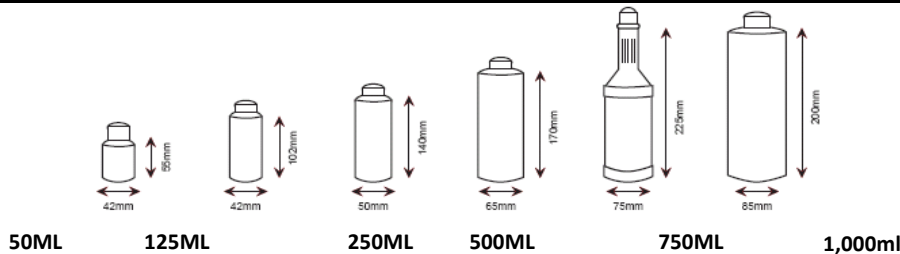

WHOLESALE PRICE LIST: 16 August 2024 (EX BRISBANE)**

ALL PRICES ARE GST EXCLUSIVE

BOTTLES (NO CAP) (stock items)						
Size	Code	Pack Qty	Pallet Qty	Piece Price	Pack Price	Pallet Price
50ml NATURAL (Dia 42mm, Ht 55mm)	B50MLNAT	750	4500	0.58	0.41	0.36
125ml NATURAL (Dia 42mm, Ht 102mm)	B125MLNAT	384	4608	0.63	0.45	0.39
250ml NATURAL (Dia 50mm, Ht 140mm)	B250MLNAT	429	3432	0.81	0.58	0.51
500 ml NATURAL (Dia 65mm, Ht 170mm)	B500MLNAT	210	1680	0.81	0.54	0.47
750 ml NATURAL (Dia 75mm, Ht 225mm)	B750MLNAT	98	1568	1.41	0.94	0.82
1 Litre NATURAL (Dia 85mm, Ht 200mm) <i>White available as a pallet purchase only</i>	B1LNAT	98	1568	1.33	0.88	0.77
1 Litre Milk NATURAL (70 mm x 70 mm x 245mm)	BM1LNATQ	120	2160		0.49	0.42
4 Litre Juice NATURAL (160mm x 160mm x 260mm)	BJ4LNAT	32	512		1.26	1.10