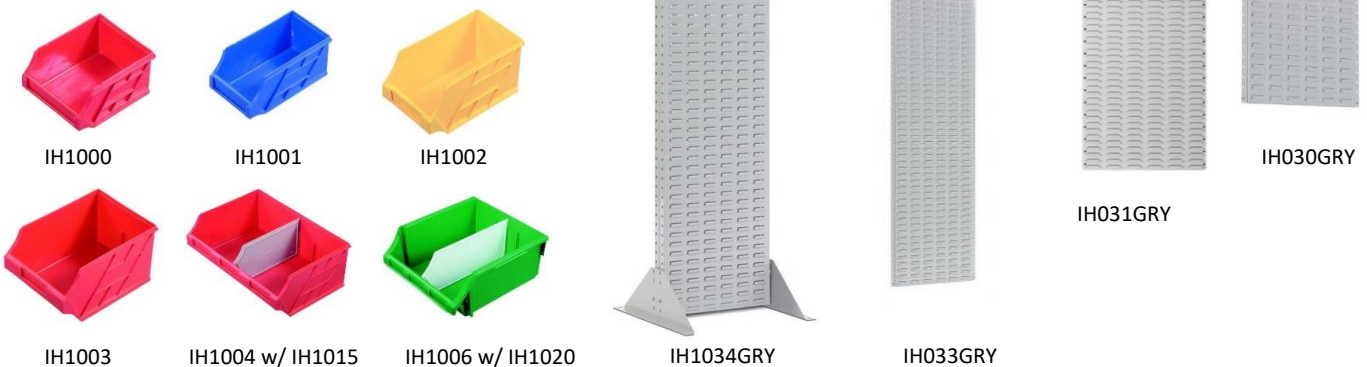

MICRO BIN DIVIDERS (stock items)						
Product	Code	Pack Qty		Piece Price	Pack Price	
253 x 150 mm <i>available only in grey. To suit IH1003 & IH1004. Polystyrene.</i>	IH1015GRY	50		2.26	1.76	
410 x 198 mm <i>available only in grey. To suit IH1006. Polystyrene.</i>	IH1020GRY	50		4.31	3.35	

STEEL PANELS (non-stock)						
Product	Code	Pack Qty		Piece Price	Pack Price	
456 x 456 mm <i>available only in grey. Single sided</i>	IH1030GRY	10		39.04	24.40	
456 x 912 mm <i>available only in grey. Single sided</i>	IH1031GRY	10		74.74	46.71	
456 x 1824 mm <i>available only in grey. Single sided</i>	IH1033GRY	10		104.28	91.16	
456 x 1919 mm <i>available only in grey. Double sided</i>	IH1034GRY			363.05		

***Dividers not included with microbins