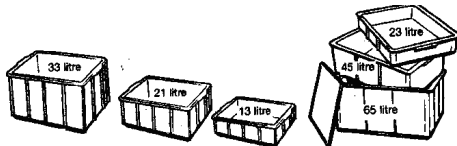

Code	Description	Dimensions L x W x H in mm EXT	Colours available	Materials and Features	Lid	Qty		Price		
						Pack	Pallet	Piece	Pack	Pallet
Stack and Nest Crates		(stock items)								
IH060DBLK	32L No 7 Crate, Solid	645 x 413 x 210	Regrind	PP,SA/NT	IH052	5	70	14.43	10.58	10.01
IH060	32L No 7 Crate, Solid	645 x 413 x 210	Blu/Red/Nat/ Gry/Grn/Yel	PP, SA/NT	IH052	5	70	22.32	16.36	15.71
IH051DBLK	52L No10 Crate (Regrind)	645 x 413 x 276	Regrind	PP, SA/NT	IH052BLK	5	70	15.32	11.23	10.48
IH051	52L No 10 Crate	645 x 413 x 276	Blu/ Red/ Nat Gry/ Grn/ Yel	PP, SA/NT	IH052	5	70	25.03	18.35	17.22
IH078DBLK	68.2L No15 Crate (Regrind)	645 x 413 x 397	Regrind	PP, SA/NT	IH052D	5	60	35.73	26.19	23.88
IH078	68.2L No15 Crate	645 x 413 x 397	Blu/ Red/ Nat Gry/ Grn/ Yel	PP, SA/NT	IH052	5	60	41.59	30.48	28.25
IH052DBLK	Pilfer Proof Lid (Regrind) - IH051BLK		Blk Recycled	PP		20	160	9.18	7.13	6.73
IH052NAT	Pilfer Proof Lid - IH051		Natural	PP		20	160	11.86	9.21	8.69
Multi Stackers / Tote Boxes		(stock items)								
IH305	Small Multi Stacker - 13L	432 x 324 x 127	Wh/ Blu	PP, SA	IH308	5	120	9.96	7.73	6.84
IH306	Medium Multi Stacker - 22L	432 x 324 x 203	Wh/ Blu	PP, SA	IH308	5	96	15.74	12.22	11.03
IH307	Large Multi Stacker - 32L	432 x 324 x 305	Wh/ Blu	PP, SA	IH308	5	64	22.08	17.14	15.09
IH308	Multistacker Lid White	400 x 330	Wh	PP		14	224	5.61	4.35	4.11
H2000 Series		(non-stock)								
IH2260	26L Ribbed Solid Base/side	578 x 384 x 166	Nat/Grn/Red	PP, SA/NT	IH2000/1/10	5	180	27.44	21.30	20.11
IH2267	26L Ribbed Ventilated Base	578 x 384 x 166	Nat/ Grn	PP, SA/NT	IH2000/1/10	5	180	27.44	21.30	20.11
IH2520	52L Ribbed Solid Base	578 x 384 x 318	Nat/ Blu	PP, SA/NT	IH2000/1/10	5	108	32.92	25.56	22.37
IH2527	52L Ventilated Sides/Base/Ends	578 x 384 x 318	Nat/ Blu	PP, SA/NT	IH2000/1/10	5	108	32.92	25.56	22.37
IH2780	78L Ribbed Solid Base	578 x 384 x 470	Nat/Blu	PP, SA/NT	IH2000/1/10	5	90	56.67	44.00	38.52
IH2000	Drop on Lid to suit H2260/2780	578 x 384	Nat	PP		20	460	18.29	14.20	12.44
IH2001	Hinged Lid to suit H2260/2780	578 x 384	Nat	PP		20	460	18.29	14.20	12.44
IH2010	Security Winged Lid to suit H2260/2780	578 x 230		PP		30	300	18.28	14.20	12.44
Folding Crates		(limited stock)								
VE129	12L Folding Crate	385 x 289 x 129 FH34	Gry	PP, SA		5	372	22.71	17.64	16.65
VA094	17L Folding Crate	578 x 385 x 94 FH34	Gry	PP, SA		5	186	27.23	21.15	19.96
VB172	33L Folding Crate	578 x 385 x 172 FH34	Gry	PP, SA		5	186	31.78	24.67	23.29
VC210	41L Folding Crate	578 x 385 x 210 FH34	Gry	PP, SA		5	186	36.32	28.20	26.62