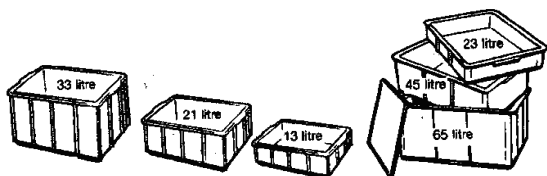

Code	Description	Dimensions L x W x H in mm EXT	Colours available	Materials and Features	Lid	Qty		Price		
						Pack	Pallet	Piece	Pack	Pallet
Stack and Nest Crates		(stock items)								
IH060DBLK	32L No 7 Crate, Solid	645 x 413 x 210	Regrind	PP, SA/NT	IH052	5	70	14.43	10.58	10.01
IH060	32L No 7 Crate, Solid	645 x 413 x 210	Blu/ Red/ Nat Gry/ Grn/ Yel	PP, SA/NT	IH052	5	70	22.32	16.36	15.71
IH051DBLK	52L No10 Crate (Regrind)	645 x 413 x 276	Regrind	PP, SA/NT	IH052BLK	5	70	15.32	11.23	10.48
IH051	52L No 10 Crate	645 x 413 x 276	Blu/ Red/ Nat Gry/ Grn/ Yel	PP, SA/NT	IH052	5	70	25.03	18.35	17.22
IH078DBLK	68.2L No15 Crate (Regrind)	645 x 413 x 397	Regrind	PP, SA/NT	IH052D	5	60	35.73	26.19	23.88
IH078	68.2L No15 Crate	645 x 413 x 397	Blu/ Red/ Nat Gry/ Grn/ Yel	PP, SA/NT	IH052	5	60	41.59	30.48	28.25
IH052DBLK	Pilfer Proof Lid (Regrind) - IH051BLK		Blk Recycled	PP		20	160	9.18	7.13	6.73
IH052NAT	Pilfer Proof Lid - IH051		Natural	PP		20	160	11.86	9.21	8.69
Multi Stackers / Tote Boxes		(stock items)								
IH305	Small Multi Stacker - 13L	432 x 324 x 127	Wh/ Blu	PP, SA	IH308	5	120	9.96	7.73	6.84
IH306	Medium Multi Stacker - 22L	432 x 324 x 203	Wh/ Blu	PP, SA	IH308	5	96	15.74	12.22	11.03
IH307	Large Multi Stacker - 32L	432 x 324 x 305	Wh/ Blu	PP, SA	IH308	5	64	22.08	17.14	15.09
IH308	Multistacker Lid White	400 x 330	Wh	PP		14	224	5.61	4.35	4.11
H2000 Series		(non-stock)								
IH2260	26L Ribbed Solid Base/side	578 x 384 x 166	Nat/ Grn/ Red	PP, SA/NT	IH2000/1/10	5	180	27.44	21.30	20.11
IH2267	26L Ribbed Ventilated Base	578 x 384 x 166	Nat/ Grn	PP, SA/NT	IH2000/1/10	5	180	27.44	21.30	20.11
IH2520	52L Ribbed Solid Base	578 x 384 x 318	Nat/ Blu	PP, SA/NT	IH2000/1/10	5	108	32.92	25.56	22.37
IH2527	52L Ventilated Sides/Base/Ends	578 x 384 x 318	Nat/ Blu	PP, SA/NT	IH2000/1/10	5	108	32.92	25.56	22.37
IH2780	78L Ribbed Solid Base	578 x 384 x 470	Nat/ Blu	PP, SA/NT	IH2000/1/10	5	90	56.67	44.00	38.52
IH2000	Drop on Lid to suit H2260/2780	578 x 384	Nat	PP		20	460	18.29	14.20	12.44
IH2001	Hinged Lid to suit H2260/2780	578 x 384	Nat	PP		20	460	18.29	14.20	12.44
IH2010	Security Winged Lid to suit H2260/2780	578 x 230	Nat	PP		30	300	18.28	14.20	12.44
Folding Crates		(limited stock)								
VE129	12L Folding Crate	385 x 289 x 129 FH34	Gry	PP, SA		5	372	22.71	17.64	16.65
VA094	17L Folding Crate	578 x 385 x 94 FH34	Gry	PP, SA		5	186	27.23	21.15	19.96
VB172	33L Folding Crate	578 x 385 x 172 FH34	Gry	PP, SA		5	186	31.78	24.67	23.29
VC210	41L Folding Crate	578 x 385 x 210 FH34	Gry	PP, SA		5	186	36.32	28.20	26.62