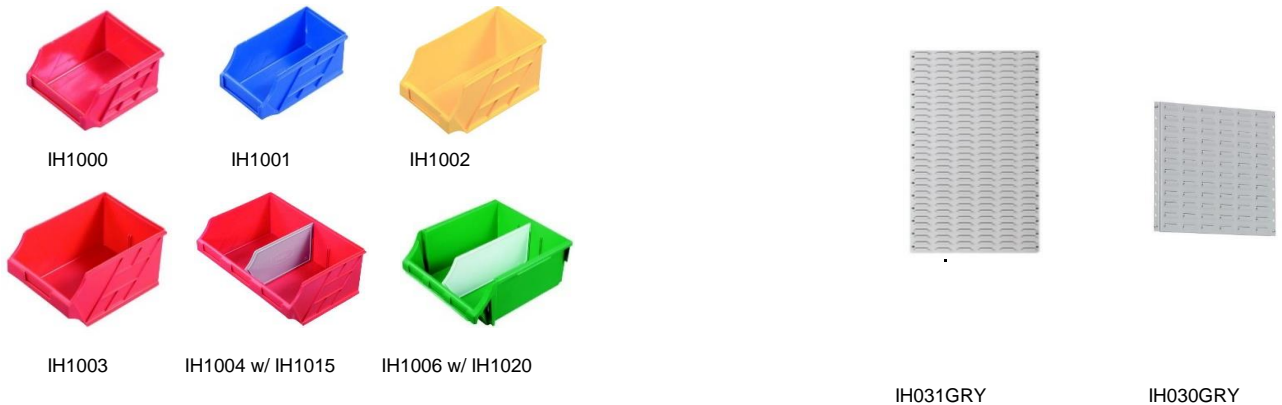

MICRO BINS (blue stock)						
Product	Code	Pack Qty	Pallet Qty	Piece Price	Pack Price	Pallet Price
(N5) 100 x 120 x 60 mm <i>Available in blue. Red, green & yellow carton qtys only. Polypropylene.</i>	IH1000BLU	50	2400	1.72	1.34	1.26
(N10) 100 x 178 x 85 mm <i>Available in blue. Red, green & yellow carton qtys only. Polypropylene.</i>	IH1001BLU	100	1600	2.85	2.21	2.09
(N20) 135 x 225 x 125 mm <i>Available in blue. Red, green & yellow carton qtys only. Polypropylene.</i>	IH1002BLU	40	640	4.31	3.35	3.16
(N30) 205 x 280 x 165 mm <i>Available in blue. Red, green & yellow carton qtys only. Polypropylene.</i>	IH1003BLU	18	288	8.06	6.26	5.91
(N40) 410 x 280 x 165 mm <i>Available in blue. Red, green & yellow carton qtys only. Polypropylene.</i>	IH1004BLU	6	96	12.98	10.08	9.51
(N60) 440 x 410 x 210 mm <i>Available in blue. Red, green & yellow carton qtys only. Polypropylene.</i>	IH1006BLU	5	80	23.57	18.30	17.27

MICRO BIN DIVIDERS (stock items)						
Product	Code	Pack Qty		Piece Price	Pack Price	
253 x 150 mm <i>available only in grey. To suit IH1003 & IH1004. Polystyrene.</i>	IH1015GRY	50		2.26	1.76	
410 x 198 mm <i>available only in grey. To suit IH1006. Polystyrene.</i>	IH1020GRY	50		4.31	3.35	

STEEL PANELS (non-stock)						
Product	Code			Piece Price		
456 x 456 mm <i>available only in grey. Single sided</i>	IH1030GRY			39.04		
456 x 912 mm <i>available only in grey. Single sided</i>	IH1031GRY			74.74		

***Dividers not included with microbins