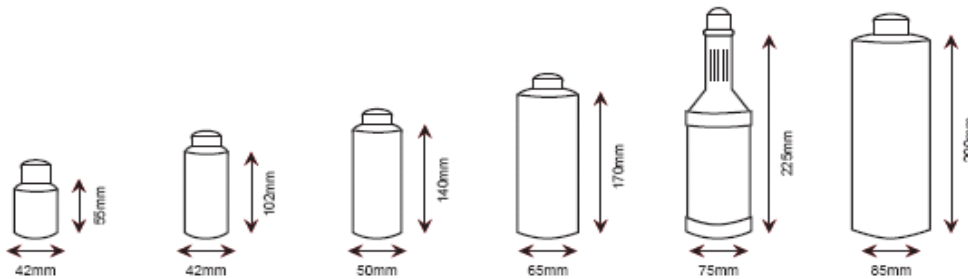

**WHOLESALE PRICE LIST: 16 August 2024 (\*\*EX MELBOURNE) ALL PRICES GST EXCLUSIVE**

<b>BOTTLES (NO CAP)</b> (stock items)						
Size	Code	Pack Qty	Pallet Qty	Piece Price	Pack Price	Pallet Price
<b>50ml</b> NATURAL <i>(Dia 42mm, Ht 55mm)</i>	B50MLNAT	750	4500	0.51	0.36	0.32
<b>125ml</b> NATURAL <i>(Dia 42mm, Ht 102mm)</i>	B125MLNATV	384	4608	0.64	0.46	0.40
<b>250ml</b> NATURAL <i>(Dia 50mm, Ht 140mm)</i>	B250MLNATV	240	1920	0.76	0.54	0.48
<b>500 ml</b> NATURAL <i>(Dia 65mm, Ht 160mm)</i>	B500MLNATV	104	2496	0.88	0.63	0.55
<b>750 ml</b> NATURAL <i>(Dia 75mm, Ht 225mm)</i>	B750MLNAT	98	1568	1.51	1.03	0.92
<b>1 Litre</b> NATURAL <i>(Dia 85mm, Ht 200mm)</i> <i>White available as a pallet purchase only</i>	B1LNATV	56	1344	1.18	0.79	0.69

**BOTTLE ACCESSORIES** (stock items)

Product	Code	Pack Qty	Piece Price	Pack Price
<b>CAPS</b>				
28mm Cap - Wadded (Red)	CAP28MMWADR	2400	0.17	0.14
28mm Cap - Wedged (Red)	CAP28MMRED	2400	0.15	0.13
28mm Disktop (White)	CAP28MMDISKTOP	1500	0.39	0.34
28mm Flip Top (White)	CAP28MMFLIP	1700	0.27	0.24
28mm Squirt Top (White)	CAP28MMSQUIRT	1500	0.20	0.19
<b>LOTION PUMPS / SPRAYS</b>				
28mm Lotion Pump (White) - 4cc	PUMP28MM4	500	1.87	1.63
28mm Trigger Sprayer	SPRAYER	350	1.19	1.04
<i>*Red, green &amp; yellow available in carton quantities</i>				
28mm Trigger Sprayer Chem Resist	SPRAYERBLK	350	2.31	1.66
28mm Trigger Sprayer Jumbo	SPRAYERJUMBO	200	4.47	3.20
28mm Wet Spray (White)	SPRAYERWET	800	0.66	0.57