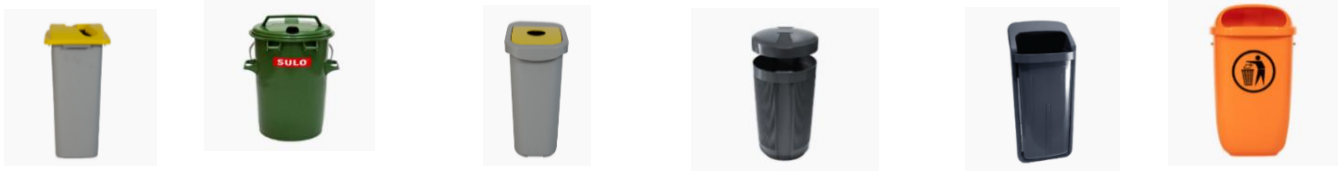

Product	Code	Pack Qty	Piece Price	Pack Price
Billi Box				
28L Billi Box Recvcling bin <i>Available in blue, green, red, yellow</i>	WB28LBILLIBOXRED	10	72.00	42.16
39L Billi Box Recycling Bin <i>Available in blue, green, red, yellow</i>	WB39LBILLIBOXYEL	10	78.16	43.84
Cylindrical/Clinical Bins				
BIN 35L CYL GRN/GRN clinical bin <i>Available in green, yellow, purple</i>	WWB35GRNGRN	10	79.89	65.93
BIN 50L CYL GRN/GRN <i>Available in green, yellow, purple</i>	WWB50GRNGRN	10	86.97	76.03
Waste Watcher				
60L Waste Watcher bin grey (lids blue, red, yellow)	WWB60GRBLU	10	119.42	98.54
60L Waste Watcher bin grey (lid green)	WWB60GRGRN	10	142.53	117.61
66L Waste Watcher bin grey (lids blue, red, yellow)	WWB66GRBLU	10	124.65	102.86
66L Waste Watcher bin grey (lid green)	WWB66GRGRN	10	148.46	122.51
72L Waste Watcher bin grey (lids blue, red, yellow)	WWB72GRRED	10	129.97	113.61
72L Waste Watcher bin grey (lid green)	WWB72GRYGRN	10	154.47	135.03
Waste Watcher lift-top lid (red)	WWBLIDREDLIFT	10	43.83	38.31
Waste Watcher comingled lid (yellow)	WWBLIDYEL	10	34.75	30.38
Waste Watcher bin connector (executive grey)	WWBSIGNCLIP		12.10	
Waste Watcher sign frame (executive grey)	WWBSIGNFRAME		33.36	
Waste Watchers Trolley - Double	WBWWTROLLEYDOUBLE	10	409.94	358.34
Waste Watchers Trolley - Triple	WBWWTROLLEYTRIPLE	10	566.09	494.84
Litter Bins				
13.5L Office Paper Recycling Bin Red/Black	WBOPRB		38.05	
50L Litter Bin Galaxy Black	WB50LGALAXYBLK		158.17	138.26
50L Linea Litter Bin Black	WB50LLITTERL	10	205.62	179.74
50L Litter Bin Green	WWB50LITGRNGRN	10	164.86	136.04
50L Litter Bin Orange	WWB50LITORGORG	10	164.86	136.04

Delivery Bris nominated metro areas - $40+gst.

Outer metro/ regions, nominate your freight company or ask for a quote. *Prices and delivery areas subject to change. 20