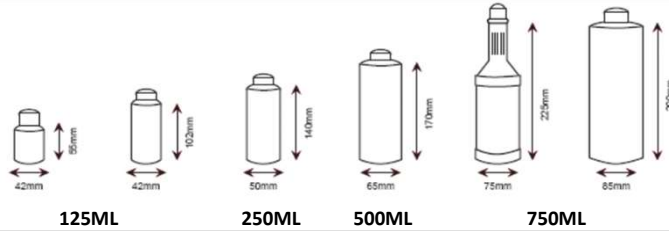

WHOLESALE PRICE LIST: 04 October 2024 (EX BRISBANE)**

ALL PRICES ARE GST EXCLUSIVE

BOTTLES (NO CAP) (stock items)						
Size	Code	Pack Qty	Pallet Qty	Piece Price	Pack Price	Pallet Price
50ml NATURAL (Dia 42mm, Ht 55mm)	B50MLNAT	750	4500	0.58	0.41	0.36
125ml NATURAL (Dia 42mm, Ht 102mm)	B125MLNAT	384	4608	0.63	0.45	0.39
250ml NATURAL (Dia 50mm, Ht 140mm)	B250MLNAT	429	3432	0.81	0.58	0.51
500 ml NATURAL (Dia 65mm, Ht 170mm)	B500MLNAT	210	1680	0.81	0.54	0.47
750 ml NATURAL (Dia 75mm, Ht 225mm)	B750MLNAT	98	1568	1.41	0.94	0.82
1 Litre NATURAL (Dia 85mm, Ht 200mm) <i>White available as a pallet purchase only</i>	B1LNAT	98	1568	1.33	0.88	0.77
1 Litre Milk NATURAL (70 mm x 70 mm x 245mm)	BM1LNATQ	120	2160		0.49	0.42
4 Litre Juice NATURAL (160mm x 160mm x 260mm)	BJ4LNAT	32	512		1.26	1.10

BOTTLE ACCESSORIES (stock items)						
Product	Code	Pack Qty		Piece Price	Pack Price	
CAPS						
28mm Cap - Wadded (Red)	CAP28MMWADR	2400		0.17	0.14	
28mm Cap - Wedged (Red)	CAP28MMRED	2400		0.15	0.13	
28mm Disktop (White)	CAP28MMDISKTOP	1800		0.24	0.15	
28mm Flip Top (White)	CAP28MMFLIP	1700		0.23	0.22	
28mm Squirt Top (White)	CAP28MMSQUIRT	1500		0.20	0.19	
38mm Milk Bottle Cap (Blue / Green)	CAP38MMMILKBLU	1300		0.13	0.08	
38mm Cream Bottle Cap (Blue)	CAP38MMJCBLU	1300		0.18	0.10	
LOTION PUMPS / SPRAYS						
28mm Lotion Pump (White) - 4cc	PUMP28MM4	500		1.87	1.63	
28mm Trigger Sprayer Blue*	SPRAYER	350		1.19	1.04	
<i>*Red, green & yellow available in carton quantities</i>						
28mm Trigger Sprayer Chem Resist	SPRAYERBLK	350		2.31	1.66	
28mm Trigger Sprayer Jumbo	SPRAYERJUMBO	200		4.47	3.20	
28mm Wet Spray (White)	SPRAYERWET	800		0.72	0.62	