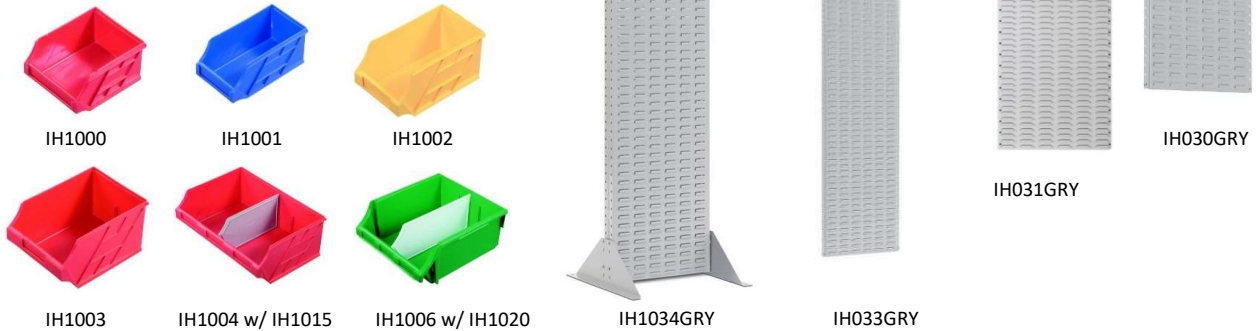

MICRO BIN DIVIDERS (stock items)						
Product	Code	Pack Qty		Piece Price	Pack Price	
253 x 150 mm <i>available only in grey. To suit IH1003 & IH1004. Polystyrene.</i>	IH1015GRY	50		2.26	1.76	
410 x 198 mm <i>available only in grey. To suit IH1006. Polystyrene.</i>	IH1020GRY	50		4.31	3.35	

STEEL PANELS (non-stock)						
Product	Code	Pack Qty		Piece Price	Pack Price	
456 x 456 mm <i>available only in grey. Single sided</i>	IH1030GRY	10		39.04	24.40	
456 x 912 mm <i>available only in grey. Single sided</i>	IH1031GRY	10		74.74	46.71	
456 x 1824 mm <i>available only in grey. Single sided</i>	IH1033GRY	10		104.28	91.16	
456 x 1919 mm <i>available only in grey. Double sided</i>	IH1034GRY			363.05		

***Dividers not included with microbins