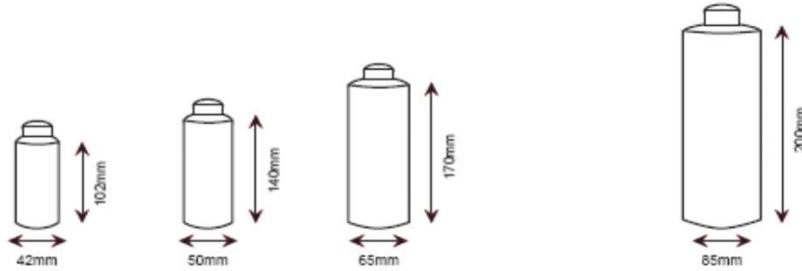

WHOLESALE PRICE LIST: 04 October 2024 (EX PERTH)**

PRICES GST EXCLUSIVE

BOTTLES (NO CAP)

(stock items)

BOTTLES

Size	Code	Pack Qty	Pallet Qty	Piece Price	Pack Price	Pallet Price
125ml NATURAL <i>(Dia 42mm, Ht 102mm)</i>	B125MLNATWA	336	3360	0.97	0.64	0.56
250ml NATURAL <i>(Dia 50mm, Ht 140mm)</i>	B250MLNATWA	336	3024	1.09	0.72	0.63
500 ml NATURAL <i>(Dia 65mm, Ht 170mm)</i>	B500MLNATWA	286	3146	1.35	0.89	0.78
750 ml NATURAL <i>(Dia 75mm, Ht 225mm)</i>	B750MLNATWA	201	3015	1.60	1.07	0.94
1 Litre NATURAL <i>(Dia 85mm, Ht 200mm)</i> <i>White available as a pallet purchase only</i>	B1LNATWA	144	3024	1.46	0.97	0.85

BOTTLE ACCESSORIES

(stock items)

Product	Code	Pack Qty	Piece Price	Pack Price
CAPS				
28mm Cap - Wadded (Red)	CAP28MMWADR	2400	0.22	0.19
28mm Cap - Wedged (Red)	CAP28MMREDWA	3000	0.30	0.19
28mm Squirt Top (White)	CAP28MMSQUIRT	1500	0.22	0.20
LOTION PUMPS / SPRAYS				
28mm Lotion Pump (White) - 4cc	PUMP28MM4	500	1.87	1.63
28mm Trigger Sprayer	SPRAYER	350	1.19	1.04
28mm Trigger Sprayer Jumbo	SPRAYERJUMBO	200	4.52	3.25
28mm Wet Spray (White)	SPRAYERWET	800	0.74	0.62
28mm Trigger Spray Chem Resist	SPRAYERBLK	350	2.31	1.66