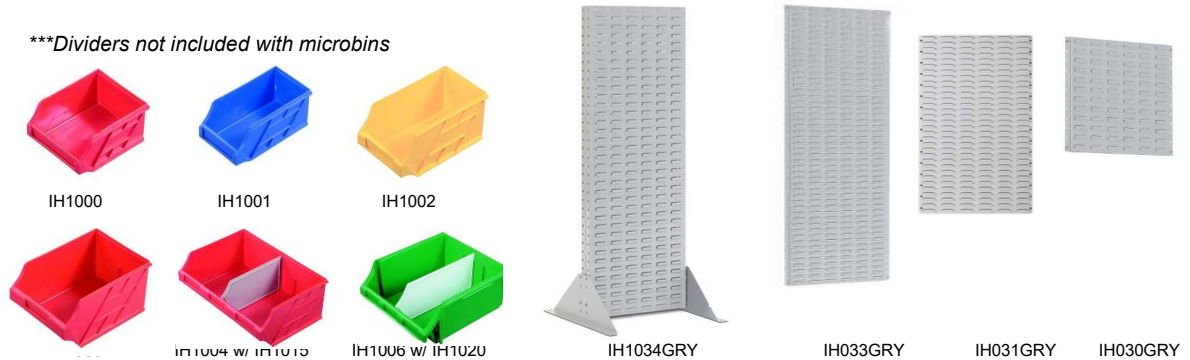

MICRO BINS						
Product	Code	Pack Qty	Pallet Qty	Piece Price	Pack Price	Pallet Price
(N5) 100 x 120 x 60 mm <i>available in blue. Red, green & yellow carton qtys. Polypropylene.</i>	IH1000BLU	50	2400	1.72	1.34	1.26
(N10) 100 x 178 x 85 mm <i>available in blue. Red, green & yellow carton qtys. Polypropylene.</i>	IH1001BLU	100	1600	2.85	2.21	2.09
(N20) 135 x 225 x 125 mm <i>available in blue. Red, green & yellow carton qtys. Polypropylene.</i>	IH1002BLU	40	640	4.31	3.35	3.16
(N30) 205 x 280 x 165 mm <i>available in blue. Red, green & yellow carton qtys. Polypropylene.</i>	IH1003BLU	18	288	8.06	6.26	5.91
(N40) 410 x 280 x 165 mm <i>available in blue. Red, green & yellow carton qtys. Polypropylene.</i>	IH1004BLU	6	96	12.98	10.08	9.51
(N60) 440 x 410 x 210 mm <i>available in blue. Red, green & yellow carton qtys. Polypropylene.</i>	IH1006BLU	5	80	23.57	18.30	17.27

MICRO BIN DIVIDERS						
Product	Code	Pack Qty		Piece	Pack	
253 x 150 mm <i>available only in grey. To suit IH1003 & IH1004. Polystyrene.</i>	IH1015GRY	50		2.26	1.76	
410 x 198 mm <i>available only in grey. To suit IH1006. Polystyrene.</i>	IH1020GRY	50		4.31	3.35	

STEEL PANELS						
Product	Code			Piece Price		
456 x 456 mm <i>available only in grey. Single sided</i>	IH1030GRY			39.04		
456 x 912 mm <i>available only in grey. Single sided</i>	IH1031GRY			74.74		
456 x 1824 mm <i>available only in grey. Single sided</i>	IH1033GRY			104.28		
456 x 1919 mm <i>available only in grey. Double sided</i>	IH1034GRY			363.05		

***Dividers not included with microbins