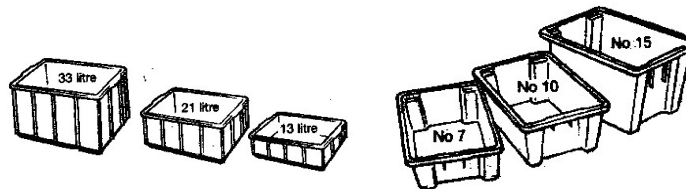

Code	Description	Dimensions L x W x H in mm EXT	Colours available	Materials and Features	Lid	Qty		Price		
						Pack	Pallet	Piece	Pack	Pallet
Stack and Nest Crates										
IH060DBLK	32L No 7 Crate, Solid	645 x 413 x 210	Regrind	PP, SA/NT	IH052	5	70	14.43	10.58	10.01
IH060	32L No 7 Crate, Solid	645 x 413 x 210	Blu/ Red/ Nat Gry/ Grn/ Yel	PP, SA/NT	IH052	5	70	22.32	16.36	15.17
IH051DBLK	52L No10 Crate (Regrind)	645 x 413 x 276	Regrind	PP, SA/NT	IH052BLK	5	70	15.32	11.23	10.48
IH051	52L No 10 Crate	645 x 413 x 276	Blu/ Red/ Nat Gry/ Grn/ Yel	PP, SA/NT	IH052	5	70	25.03	18.35	17.22
IH078DBLK	68.2L No15 Crate (Regrind)	645 x 413 x 397	Regrind	PP, SA/NT	IH052D	5	60	35.73	26.19	23.88
IH078	68.2L No15 Crate	645 x 413 x 397	Blu/ Red/ Nat Gry/ Grn/ Yel	PP, SA/NT	IH052	5	60	41.59	30.48	28.25
IH052DBLK	Pilfer Proof Lid (Regrind) - IH051BLK		Blk Recycled	PP		20	160	9.18	7.13	6.73
IH052NAT	Pilfer Proof Lid - IH051		Natural	PP		20	160	11.86	9.21	8.69
Multi Stackers / Tote Boxes										
IH305	Small Multi Stacker - 13L	432 x 324 x 127	Wh/ Blu	PP, SA	IH308	5	120	9.96	7.73	6.84
IH306	Medium Multi Stacker - 22L	432 x 324 x 203	Wh/ Blu	PP, SA	IH308	5	96	15.74	12.22	11.03
IH307	Large Multi Stacker - 32L	432 x 324 x 305	Wh/ Blu	PP, SA	IH308	5	64	22.08	17.14	15.09
IH308	Multistacker Lid White	400 x 330	Wh	PP		14	224	5.61	4.35	4.11
H2000 Series										
IH2260	26L Ribbed Solid Base/side	578 x 384 x 166	Nat/ Grn/ Red	PP, SA/NT	IH2000/1/10	5	180	27.44	21.30	20.11
IH2267	26L Ribbed Ventilated Base	578 x 384 x 166	Nat/ Grn	PP, SA/NT	IH2000/1/10	5	180	27.44	21.30	20.11
IH2520	52L Ribbed Solid Base	578 x 384 x 318	Nat/ Blu	PP, SA/NT	IH2000/1/10	5	108	32.92	25.56	22.37
IH2527	52L Ventilated Sides/Base/Ends	578 x 384 x 318	Nat/ Blu	PP, SA/NT	IH2000/1/10	5	108	32.92	25.56	22.37
IH2780	78L Ribbed Solid Base	578 x 384 x 470	Nat/ Blu	PP, SA/NT	IH2000/1/10	5	90	56.67	44.00	38.52
IH2000NAT	Drop on Lid to suit H2260/2780	578 x 384	Nat	PP		20	460	18.29	14.20	12.44
IH2001NAT	Hinged Lid to suit H2260/2780	578 x 384	Nat	PP		20	460	18.29	14.20	12.44
IH2010NAT	Security Winged Lid to suit H2260/2780	578 x 230	Nat	PP		30	300	18.28	14.20	12.44
Folding Crates										
VE129	12L Folding Crate	385 x 289 x 129 FH34	Gry	PP, SA		5	372	22.71	17.64	16.65
VA094	17L Folding Crate	578 x 385 x 94 FH34	Gry	PP, SA		5	186	27.23	21.15	19.96
VB172	33L Folding Crate	578 x 385 x 172 FH34	Gry	PP, SA		5	186	31.78	24.67	23.29
VC210	41L Folding Crate	578 x 385 x 210 FH34	Gry	PP, SA		5	186	36.32	28.20	26.62