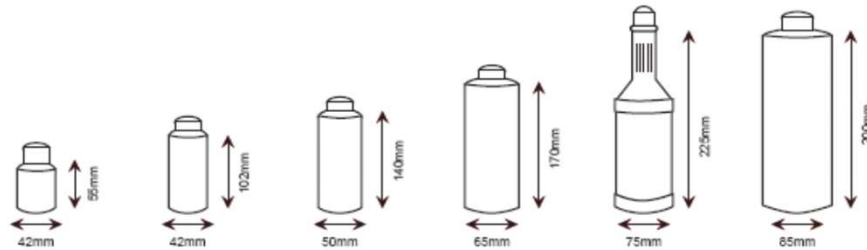

WHOLESALE PRICE LIST: 11 November 2024 (\*\*EX SYDNEY) ALL PRICES ARE GST EXCLUSIVE

<b>BOTTLES (NO CAP)</b>						
Size	Code	Pack Qty	Pallet Qty	Piece Price	Pack Price	Pallet Price
<b>50ml</b> NATURAL <i>(Dia 42mm, Ht 55mm)</i>	B50MLNAT	750	4500	0.56	0.40	0.35
<b>125ml</b> NATURAL <i>(Dia 42mm, Ht 102mm)</i>	B125MLNAT	384	4608	0.66	0.47	0.41
<b>250ml</b> NATURAL <i>(Dia 50mm, Ht 140mm)</i>	B250MLNAT	429	3432	0.79	0.56	0.49
<b>500 ml</b> NATURAL <i>(Dia 65mm, Ht 170mm)</i>	B500MLNATN	104	2496	0.94	0.67	0.59
<b>750 ml</b> NATURAL <i>(Dia 75mm, Ht 225mm)</i>	B750MLNAT	98	1568	1.46	0.99	0.87
<b>1 Litre</b> NATURAL <i>(Dia 85mm, Ht 200mm)</i> <i>White available as a pallet purchase only</i>	B1LNATN	56	1344	1.22	0.87	0.76

<b>BOTTLE ACCESSORIES</b>					
Product	Code	Pack Qty		Piece Price	Pack Price
<b>CAPS</b>					
28mm Cap - Wadded (Red)	CAP28MMWADR	2400		0.19	0.17
28mm Cap - Wedged (Red)	CAP28MMRED	2400		0.16	0.14
28mm Disktop (White)	CAP28MMDISKTOP	1500		0.24	0.15
28mm Flip Top (White)	CAP28MMFLIP	1700		0.23	0.22
28mm Squirt Top (White)	CAP28MMSQUIRT	1500		0.24	0.21
<b>LOTION PUMPS / SPRAYS</b>					
28mm Lotion Pump (White) - 4cc	PUMP28MM4	500		1.87	1.63
28mm Trigger Sprayer Blue*	SPRAYER	350		1.19	1.04
<i>*Red, green &amp; yellow available in carton quantities</i>					
28mm Trigger Sprayer Chem Resist	SPRAYERBLK	350		2.31	1.66
28mm Trigger Sprayer Jumbo	SPRAYERJUMBO	200		4.47	3.20
28mm Wet Spray (White)	SPRAYERWET	800		0.72	0.62