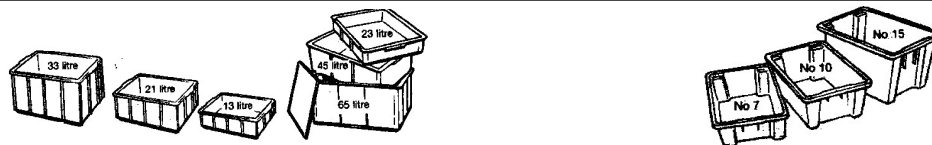

Code	Description	Dimensions L x W x H in mm EXT	Colours available	Materials and Features	Lid	Qty		Price		
						Pack	Pallet	Piece	Pack	Pallet
Stack and Nest Crates		(stock items)								
IH060DBLK	32L No 7 Crate, Solid	645 x 413 x 210	Regrind	PP,SA/NT	IH052	5	70	14.43	10.58	10.01
IH060	32L No 7 Crate, Solid	645 x 413 x 210	Blu/Red/Nat/ Gry /Grn/Yel	PP, SA/NT	IH052	5	70	22.32	16.36	15.71
IH051DBLK	52L No10 Crate (Regrind)	645 x 413 x 276	Regrind	PP, SA/NT	IH052BLK	5	70	15.32	11.23	10.48
IH051	52L No 10 Crate	645 x 413 x 276	Blu/ Red/ Nat Gry/ Grn/ Yel	PP, SA/NT	IH052	5	70	25.03	18.35	17.22
IH078DBLK	68.2L No15 Crate (Regrind)	645 x 413 x 397	Regrind	PP, SA/NT	IH052D	5	60	35.73	26.19	23.88
IH078	68.2L No15 Crate	645 x 413 x 397	Blu/ Red/ Nat Gry/ Grn/ Yel	PP, SA/NT	IH052	5	60	41.59	30.48	28.25
IH052DBLK	Pilfer Proof Lid (Regrind) - IH051BLK		Blk Recycled	PP		20	160	9.18	7.13	6.73
IH052NAT	Pilfer Proof Lid - IH051		Natural	PP		20	160	11.86	9.21	8.69
Multi Stackers / Tote Boxes		(stock items)								
IH305	Small Multi Stacker - 13L	432 x 324 x 127	Wh/ Blu	PP, SA	IH308	5	120	9.96	7.73	6.84
IH306	Medium Multi Stacker - 22L	432 x 324 x 203	Wh/ Blu	PP, SA	IH308	5	96	15.74	12.22	11.03
IH307	Large Multi Stacker - 32L	432 x 324 x 305	Wh/ Blu	PP, SA	IH308	5	64	22.08	17.14	15.09
IH308	Multistacker Lid White	400 x 330	Wh	PP		14	224	5.61	4.35	4.11
H2000 Series		(non-stock)								
IH2260	26L Ribbed Solid Base/side	578 x 384 x 166	Nat/Grn/Red	PP, SA/NT	IH2000/1/10	5	180	27.44	21.30	20.11
IH2267	26L Ribbed Ventilated Base	578 x 384 x 166	Nat/ Grn	PP, SA/NT	IH2000/1/10	5	180	27.44	21.30	20.11
IH2520	52L Ribbed Solid Base	578 x 384 x 318	Nat/ Blu	PP, SA/NT	IH2000/1/10	5	108	32.92	25.56	22.37
IH2527	52L Ventilated Sides/Base/Ends	578 x 384 x 318	Nat/ Blu	PP, SA/NT	IH2000/1/10	5	108	32.92	25.56	22.37
IH2780	78L Ribbed Solid Base	578 x 384 x 470	Nat/Blu	PP, SA/NT	IH2000/1/10	5	90	56.67	44.00	38.52
IH2000	Drop on Lid to suit H2260/2780	578 x 384	Nat	PP		20	460	18.29	14.20	12.44
IH2001	Hinged Lid to suit H2260/2780	578 x 384	Nat	PP		20	460	18.29	14.20	12.44
IH2010	Security Winged Lid to suit H2260/2780	578 x 230		PP		30	300	18.28	14.20	12.44
Folding Crates		(limited stock)								
VE129	12L Folding Crate	385 x 289 x 129 FH34	Gry	PP, SA		5	372	22.71	17.64	16.65
VA094	17L Folding Crate	578 x 385 x 94 FH34	Gry	PP, SA		5	186	27.23	21.15	19.96
VB172	33L Folding Crate	578 x 385 x 172 FH34	Gry	PP, SA		5	186	31.78	24.67	23.29
VC210	41L Folding Crate	578 x 385 x 210 FH34	Gry	PP, SA		5	186	36.32	28.20	26.62