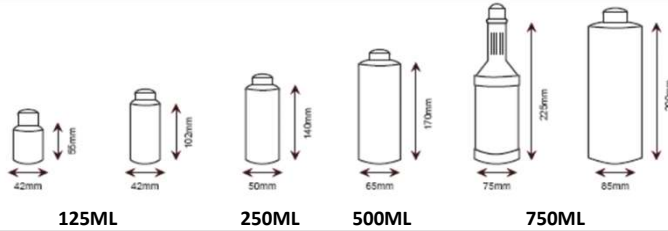

WHOLESALE PRICE LIST: 11 November 2024 (EX BRISBANE)**

ALL PRICES ARE GST EXCLUSIVE

BOTTLES (NO CAP) (stock items)						
Size	Code	Pack Qty	Pallet Qty	Piece Price	Pack Price	Pallet Price
50ml NATURAL (Dia 42mm, Ht 55mm)	B50MLNAT	750	4500	0.58	0.41	0.36
125ml NATURAL (Dia 42mm, Ht 102mm)	B125MLNAT	384	4608	0.63	0.45	0.39
250ml NATURAL (Dia 50mm, Ht 140mm)	B250MLNAT	429	3432	0.81	0.58	0.51
500 ml NATURAL (Dia 65mm, Ht 170mm)	B500MLNAT	210	1680	0.81	0.54	0.47
750 ml NATURAL (Dia 75mm, Ht 225mm)	B750MLNAT	98	1568	1.41	0.94	0.82
1 Litre NATURAL (Dia 85mm, Ht 200mm) <i>White available as a pallet purchase only</i>	B1LNAT	98	1568	1.33	0.88	0.77
1 Litre Milk NATURAL (70 mm x 70 mm x 245mm)	BM1LNATQ	120	2160		0.49	0.42
4 Litre Juice NATURAL (160mm x 160mm x 260mm)	BJ4LNAT	32	512		1.26	1.10

BOTTLE ACCESSORIES (stock items)						
Product	Code	Pack Qty		Piece Price	Pack Price	
CAPS						
28mm Cap - Wadded (Red)	CAP28MMWADR	2400		0.19	0.17	
28mm Cap - Wedged (Red)	CAP28MMRED	2400		0.16	0.14	
28mm Disktop (White)	CAP28MMDISKTOP	1800		0.24	0.15	
28mm Flip Top (White)	CAP28MMFLIP	1700		0.23	0.22	
28mm Squirt Top (White)	CAP28MMSQUIRT	1500		0.24	0.21	
38mm Milk Bottle Cap (Blue / Green)	CAP38MMMILKBLU	1300		0.13	0.08	
38mm Cream Bottle Cap (Blue)	CAP38MMJCBLU	1300		0.18	0.10	
LOTION PUMPS / SPRAYS						
28mm Lotion Pump (White) - 4cc	PUMP28MM4	500		1.87	1.63	
28mm Trigger Sprayer Blue*	SPRAYER	350		1.19	1.04	
<i>*Red, green & yellow available in carton quantities</i>						
28mm Trigger Sprayer Chem Resist	SPRAYERBLK	350		2.31	1.66	
28mm Trigger Sprayer Jumbo	SPRAYERJUMBO	200		4.47	3.20	
28mm Wet Spray (White)	SPRAYERWET	800		0.72	0.62	