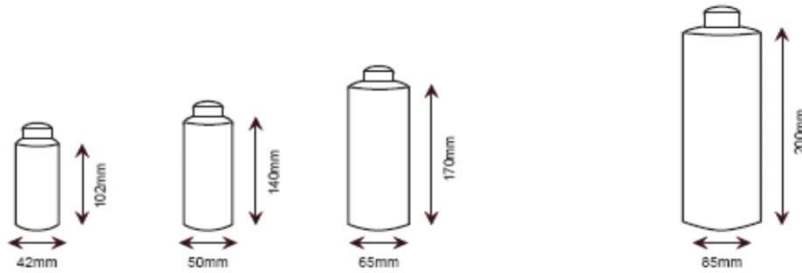

**WHOLESALE PRICE LIST: 11 November 2024 (\*\*EX PERTH)**

**PRICES GST EXCLUSIVE**

**BOTTLES (NO CAP)**

(stock items)

Size	Code	Pack Qty	Pallet Qty	Piece Price	Pack Price	Pallet Price
<b>125ml</b> NATURAL (Dia 42mm, Ht 102mm)	B125MLNATWA	336	3360	0.97	0.64	0.56
<b>250ml</b> NATURAL (Dia 50mm, Ht 140mm)	B250MLNATWA	336	3024	1.09	0.72	0.63
<b>500 ml</b> NATURAL (Dia 65mm, Ht 170mm)	B500MLNATWA	286	3146	1.35	0.89	0.78
<b>750 ml</b> NATURAL (Dia 75mm, Ht 225mm)	B750MLNATWA	201	3015	1.60	1.07	0.94
<b>1 Litre</b> NATURAL (Dia 85mm, Ht 200mm) <i>White available as a pallet purchase only</i>	B1LNATWA	144	3024	1.46	0.97	0.85

**BOTTLES**

**BOTTLE ACCESSORIES**

(stock items)

Product	Code	Pack Qty	Piece Price	Pack Price
<b>CAPS</b>				
28mm Cap - Wadded (Red)	CAP28MMWADR	2400	0.22	0.19
28mm Cap - Wedged (Red)	CAP28MMREDWA	3000	0.30	0.19
28mm Squirt Top (White)	CAP28MMSQUIRT	1500	0.26	0.23
<b>LOTION PUMPS / SPRAYS</b>				
28mm Lotion Pump (White) - 4cc	PUMP28MM4	500	1.87	1.63
28mm Trigger Sprayer	SPRAYER	350	1.19	1.04
28mm Trigger Sprayer Jumbo	SPRAYERJUMBO	200	4.52	3.25
28mm Wet Spray (White)	SPRAYERWET	800	0.74	0.62
28mm Trigger Spray Chem Resist	SPRAYERBLK	350	2.31	1.66